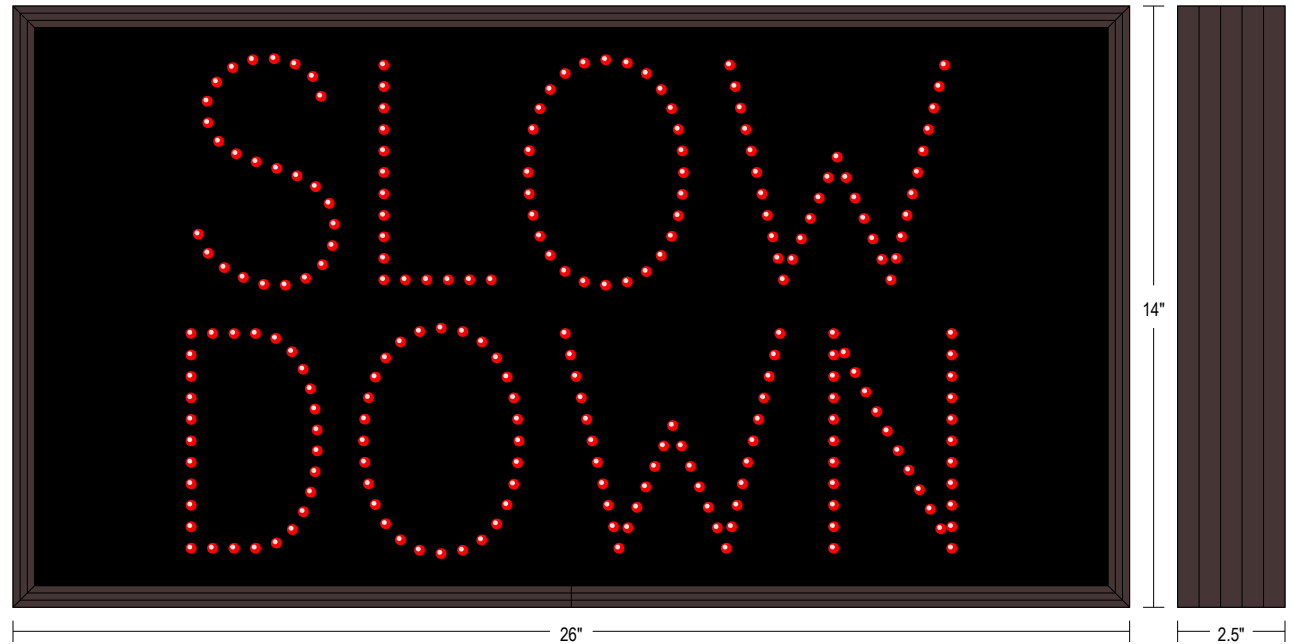

PRODUCT ID: 12540

Outdoor Blank-out LED Direct-view Sign

MODEL

TCL1426R-C790/120-277VAC

DIMENSIONS

14" H x 26" W x 2.5" D (est. 9.741 lbs)

CLASS

CLASS: TCL Series

Faces: Single Faced Sign

Finish: Duranodic Bronze

Mounting Channel: None

ELECTRICAL

Flashing: Not Included

Input Voltage: 120-277 VAC

Photodimming: None

UL/cUL Listed: Listed for wet locations

MESSAGE

Illumination: Super bright direct view LEDs. Message blanks out when off.

Sign Messages: See message table below

MESSAGE	LED/COLOR	HEIGHT	AMPS
SLOW DOWN	Red Wide Angle LED	5.0"	0.108-0.047

NOTE: Above messages are independently controlled.

Product View

NOTE: Sign image may not exactly represent the finished product. For illustration purposes only.

Frame Detail