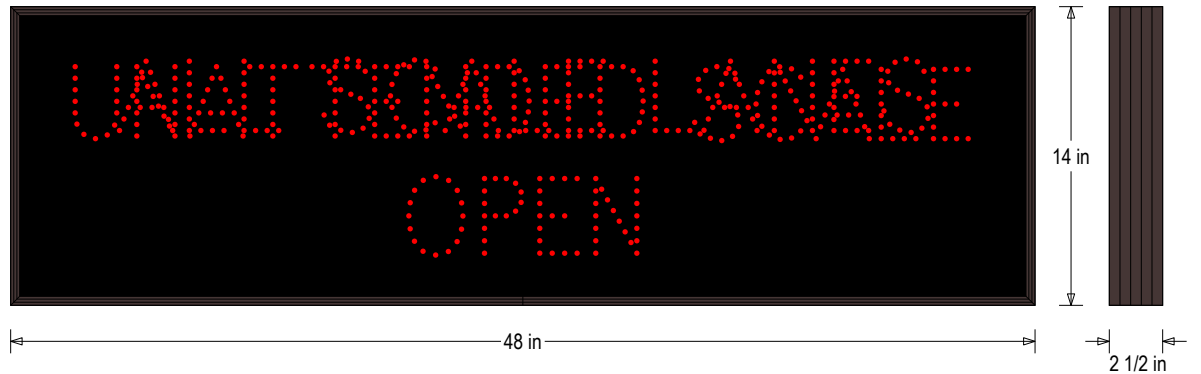

PRODUCT ID: 12425

Outdoor Blank-out LED Direct-view Sign

MODEL

TCL1448RRR-C721/120-277VAC

DIMENSIONS

14" H x 48" W x 2.5" D (est. 18.706 lbs)

CLASS

CLASS: TCL Series

Faces: Single Faced Sign

Finish: Duranodic Bronze

Mounting Channel: None

ELECTRICAL

Flashing: Not Included

Input Voltage: 120-277 VAC

Photodimming: None

UL/cUL Listed: Listed for wet locations

MESSAGE

Illumination: Super bright direct view LEDs. Message blanks out when off.

Sign Messages: See message table below

Product View

NOTE: Sign image may not exactly represent the finished product. For illustration purposes only.

Sample Display Options

Frame Detail

MESSAGE	LED/COLOR	HEIGHT	AMPS
UNATTENDED SCALE	Red Wide Angle LED	3.25"	0.111-0.048
ALL SCALE LANES	Red Wide Angle LED	3.25"	0.087-0.038
OPEN	Red Wide Angle LED	3.5"	0.033-0.014