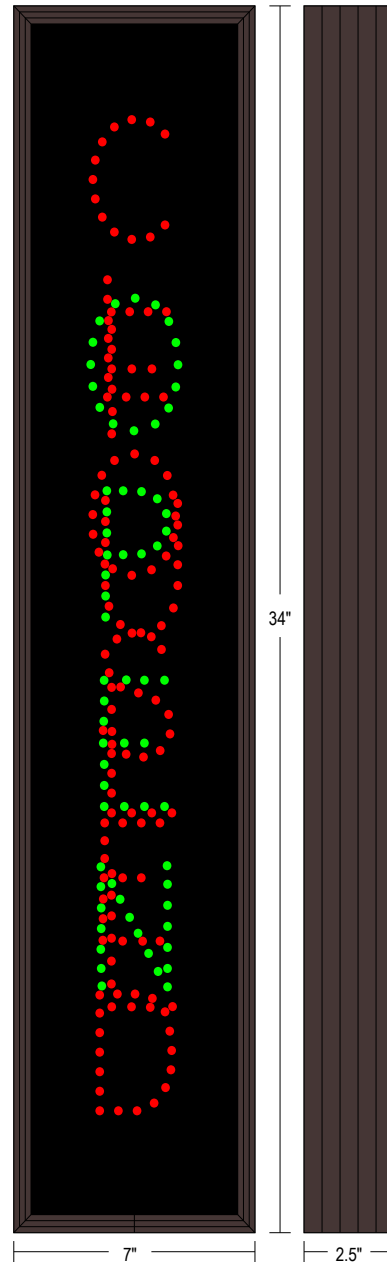

PRODUCT ID: 12077

Outdoor Blank-out LED Direct-view Sign

MODEL

TCL347GRR-202/120-277VAC

DIMENSIONS

34" H x 7" W x 2.5" D (est. 8.658 lbs)

CLASS

CLASS: TCL Series

Faces: Single Faced Sign

Finish: Duranodic Bronze

Mounting Channel: None

ELECTRICAL

Flashing: Not Included

Input Voltage: 120-277 VAC

Photodimming: None

UL/cUL Listed: Listed for wet locations

MESSAGE

Illumination: Super bright direct view LEDs. Message blanks out when off.

Sign Messages: See message table below

MESSAGE	LED/COLOR	HEIGHT	AMPS
OPEN	Green Wide Angle LED	3.5"	0.053-0.023
CLOSED	Red Wide Angle LED	3.5"	0.043-0.018
FULL	Red Wide Angle LED	3.5"	0.024-0.010

NOTE: Above messages are independently controlled.

Product View

NOTE: Sign image may not exactly represent the finished product. For illustration purposes only.

Sample Display Options

Frame Detail