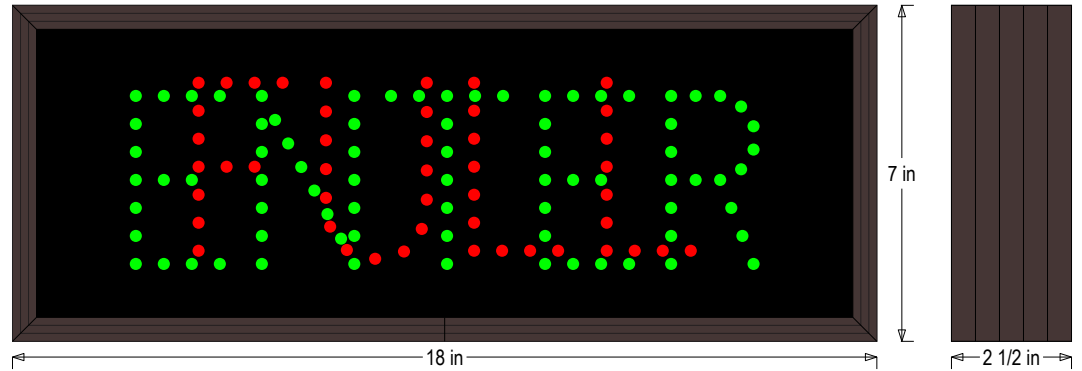

PRODUCT ID: 12060

Outdoor Blank-out LED Direct-view Sign

MODEL

TCL718GR-B037/120-277VAC

DIMENSIONS

7" H x 18" W x 2.5" D (est. 5.556 lbs)

CLASS

CLASS: TCL Series

Faces: Single Faced Sign

Finish: Duranodic Bronze

Mounting Channel: None

ELECTRICAL

Flashing: Not Included

Input Voltage: 120-277 VAC

Photodimming: None

UL/cUL Listed: Listed for wet locations

MESSAGE

Illumination: Super bright direct view LEDs. Message blanks out when off.

Sign Messages: See message table below

Product View

NOTE: Sign image may not exactly represent the finished product. For illustration purposes only.

Sample Display Options

Frame Detail

MESSAGE	LED/COLOR	HEIGHT	AMPS
ENTER	Green Wide Angle LED	3.5"	0.065-0.028
FULL	Red Wide Angle LED	3.5"	0.024-0.010

NOTE: Above messages are independently controlled.