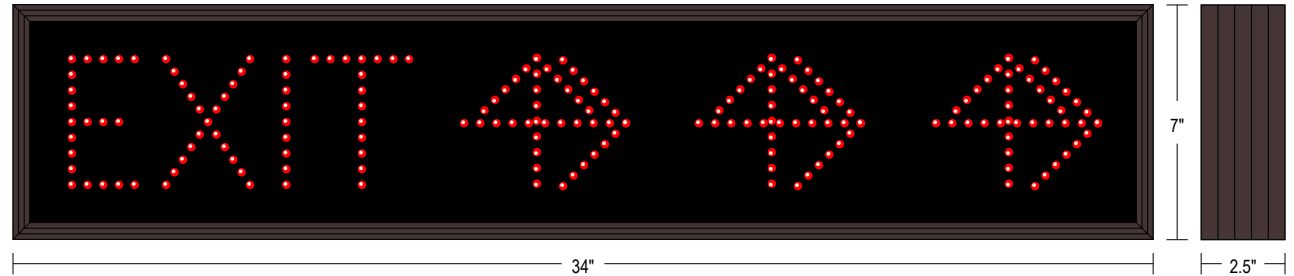

Faces: Single Faced Sign

Finish: Duranodic Bronze

Mounting Channel: None

ELECTRICAL

Flashing: Not Included

Input Voltage: 120-277 VAC

Photodimming: None

UL/cUL Listed: Listed for wet locations

MESSAGE

Illumination: Super bright direct view LEDs. Message blanks out when off.

Sign Messages: See message table below

Product View

NOTE: Sign image may not exactly represent the finished product. For illustration purposes only.

Sample Display Options

Frame Detail

MESSAGE	LED/COLOR	HEIGHT	AMPS
EXIT	Red Wide Angle LED	4.0"	0.031-0.013
Up Arrows	Red Wide Angle LED	4.0"	0.029-0.013
Right Arrows	Red Wide Angle LED	4.0"	0.029-0.013

NOTE: Above messages are independently controlled.