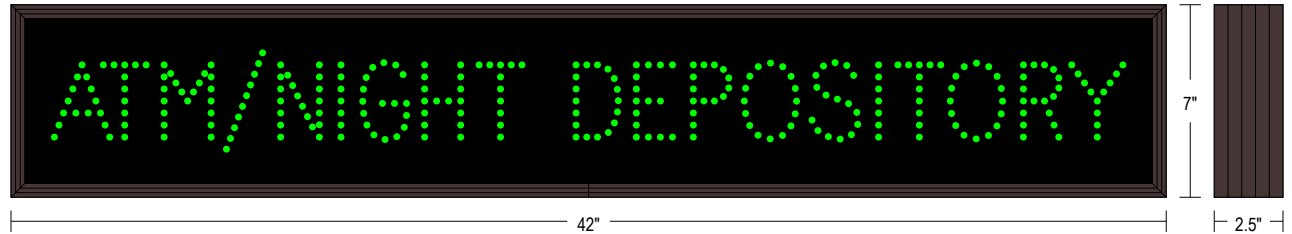

PRODUCT ID: 10902

Outdoor Blank-out LED Direct-view Sign

MODEL

TCL742G-C418/120-277VAC

DIMENSIONS

7" H x 42" W x 2.5" D (est. 11.88 lbs)

CLASS

CLASS: TCL Series

Control Method: Switch (not included) or external relay.

CONSTRUCTION

Back Construction: 0.050" Lift-n-Shift Back

Cabinet: 1-piece, corrosion resistant, extruded aluminum frame, 2.5" deep.

Face Material: 1/8" impact resistant, smoke-tinted polycarbonate (5109)

Faces: Single Faced Sign

Finish: Duranodic Bronze

Mounting Channel: None

ELECTRICAL

Flashing: Not Included

Input Voltage: 120-277 VAC

Photodimming: None

UL/cUL Listed: Listed for wet locations

MESSAGE

Illumination: Super bright direct view LEDs. Message blanks out when off.

Sign Messages: See message table below

Product View

NOTE: Sign image may not exactly represent the finished product. For illustration purposes only.