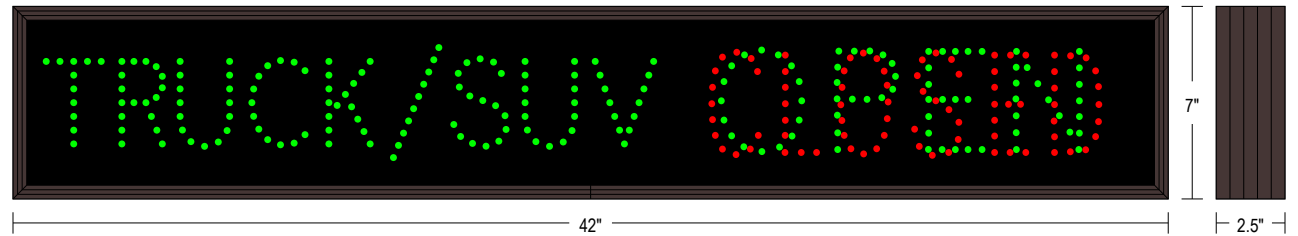

Faces: Single Faced Sign

Finish: Duranodic Bronze

Mounting Channel: None

ELECTRICAL

Flashing: Not Included

Input Voltage: 120-277 VAC

Photodimming: None

UL/cUL Listed: Listed for wet locations

MESSAGE

Illumination: Super bright direct view LEDs. Message blanks out when off.

Sign Messages: See message table below

Product View

NOTE: Sign image may not exactly represent the finished product. For illustration purposes only.

MESSAGE	LED/COLOR	HEIGHT	AMPS
TRUCK/SUV	Green Wide Angle LED	3.0"	0.103-0.044
OPEN	Green Wide Angle LED	3.5"	0.055-0.024
CLOSED	Red Wide Angle LED	3.5"	0.041-0.018

NOTE: Above messages are independently controlled.