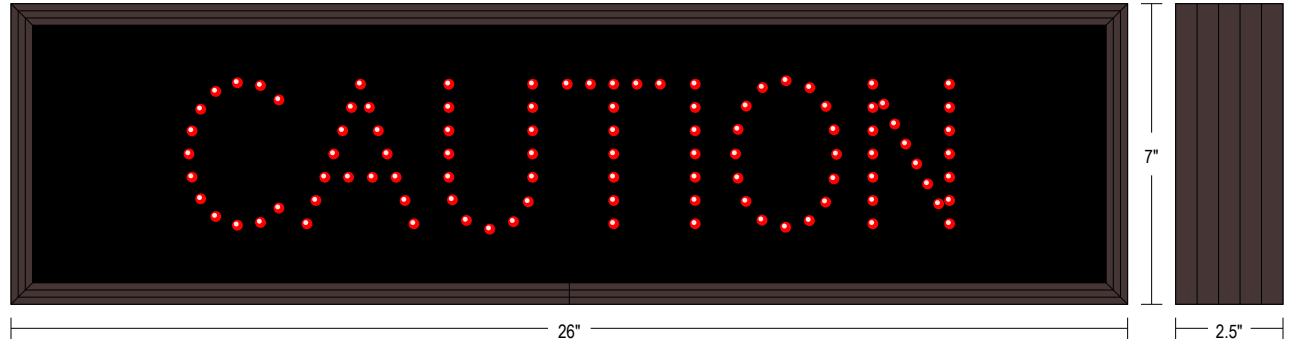

PRODUCT ID: 10113

Outdoor Blank-out LED Direct-view Sign

MODEL

TCL726R-A025/120-277VAC

DIMENSIONS

7" H x 26" W x 2.5" D (est. 6.54 lbs)

CLASS

CLASS: TCL Series

Control Method: Switch (not included) or external relay.

CONSTRUCTION

Back Construction: 0.050" Lift-n-Shift Back

Cabinet: 1-piece, corrosion resistant, extruded aluminum frame, 2.5" deep.

Face Material: 1/8" impact resistant, smoke-tinted polycarbonate (5109)

Faces: Single Faced Sign

Finish: Duranodic Bronze

Mounting Channel: None

ELECTRICAL

Flashing: Not Included

Input Voltage: 120-277 VAC

Photodimming: None

UL/cUL Listed: Listed for wet locations

MESSAGE

Illumination: Super bright direct view LEDs. Message blanks out when off.

Sign Messages: See message table below

MESSAGE	LED/COLOR	HEIGHT	AMPS

CAUTION	Red Wide Angle LED	3.25"	0.048-0.021

NOTE: Above messages are independently controlled.

Product View

NOTE: Sign image may not exactly represent the finished product. For illustration purposes only.