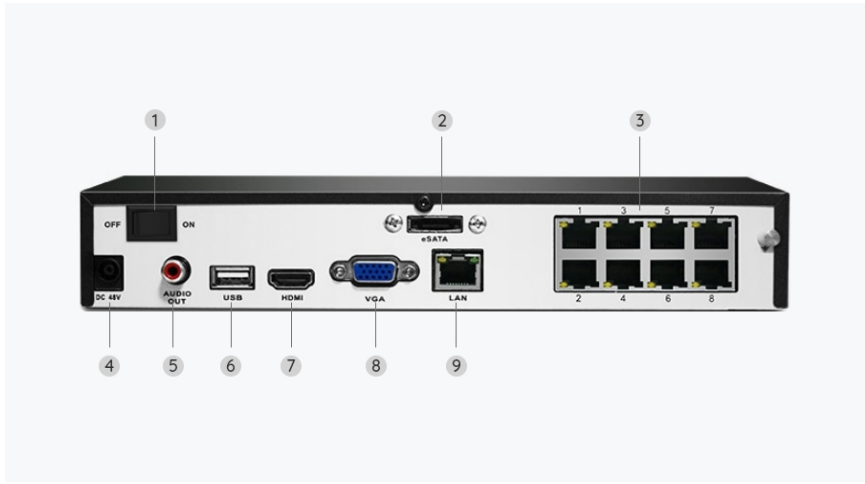

RLK8-843V4

4K IK10 PoE Security System with 5× Optical Zoom

- 4K 8MP with Spotlight Night Vision
- 5× Optical Zoom
- IK10 Vandal-Proof
- 8-Channel NVR with 2TB HDD

Specifications

Hardware	
Hardware	N7MB01
Video/Audio Input	
IP Video Input	PoE IP Camera x 8
Audio Input	Cameras with built-in mic
Video/Audio Output	
Video Output	
Display Resolution	
Audio Output	1-Channel, RCA
Decoding	
Live View/Playback Resolution	7680×2160, 4608×1728, 4512×2512, 4096×3072, 3840×2160, 2560×2560, 2560×1920, 2560×1440, 2048×1536, 2304×1296, 1080p, 720p

Video Format	H.264, H.265
Synchronous Playback	Up to 4 channels
HDD	
SATA	1 x SATA interface (1 x 2TB HDD included)
Capacity	Up to 16TB (max. 8TB capacity for each HDD)
External HDD	1 eSATA Interface for HDD
External Interface	
USB Interface	2 x USB 2.0
Network Interface	1, RJ-45 10/100 Mbps self-adaptive Ethernet interface for LAN/WAN 8, RJ-45 10/100 Mbps self-adaptive PoE Ethernet interface for IP camera
PoE	
Max. Power Per Port	25W
Supported Standard	IEEE 802.3af/at
Network	
Network Protocols	HTTP, TCP/IP, UDP, DHCP, P2P, UPNP, RTSP, SMTP, SSL/TLS, DNS, DDNS, NTP, FTP
Browsers Supported	Edge, Firefox, Chrome, Safari
OS Supported	PC: Windows, Mac OS; smartphone: iOS, Android
Max. User Access	Max. 20 users (1 admin & 19 user); Max. 12 simultaneous streams (2 main & 10 sub streams)
General	
Power Supply	DC 48V~53V
Power Consumption	<10W (Without HDD&PoE)
Working Environment	Temperature: -10°C~+45°C (14°F~113°F); humidity: 10%~90%
Dimensions	260 x 41 x 230mm

1. microSD Card Slot
2. Reset Hole

1. Power Port
2. Network Cable
3. Waterproof Lid

- 1. USB Port
- 2. Power LED & HDD LED
- 3. Control Panel

- 1. On/Off Switch
- 2. eSATA Port
- 3. RJ45
- 4. Power Input
- 5. Audio Out
- 6. USB Port
- 7. HDMI Port
- 8. VGA Port
- 9. Network