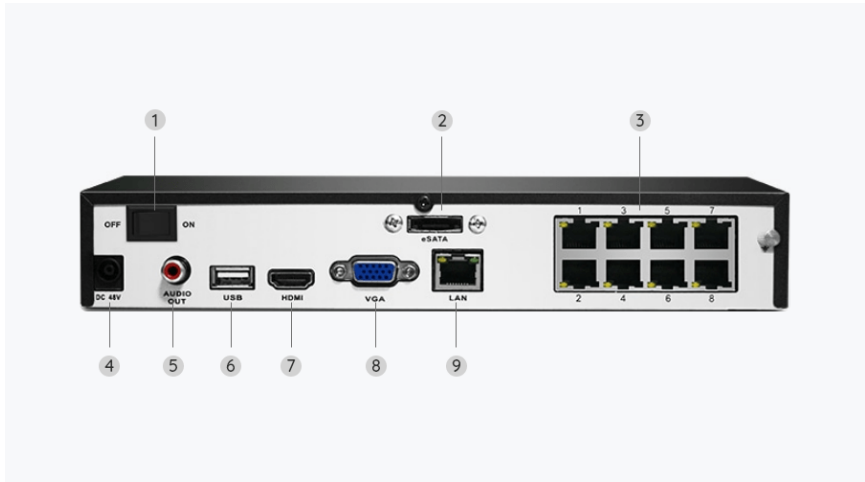

### Gallery & Specs

1. Mount
2. Metal Aluminum Case
3. Spotlight
4. IR LEDs
5. High Definition Lens
6. Daylight Sensor
7. Built-in Mic
8. Speaker

Manual rotation only.

1. Power
2. Reset Button
3. Network

1. On/Off Switch
2. eSATA
3. RJ45
4. Power Input
5. Audio Out
6. USB Port
7. HDMI Port
8. VGA Port
9. Network

1. USB Port
2. Power LED/HDD LED
3. Control Panel