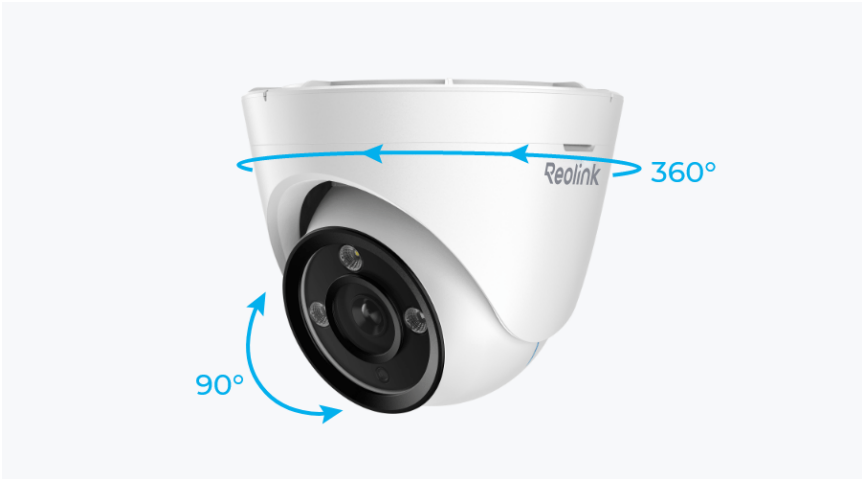

**RLK8-833D4-A**

**4K 3X Optical Zoom Smart PoE Security Camera System with 2TB HDD & 8CH NVR for 24/7 Recording**

- 4K UHD & 3X Optical Zoom
- Color Night Vision
- 2TB HDD 8-Channel NVR

**Specifications**

<b>Video &amp; Audio</b>	
Image Sensor	1/2.8" CMOS sensor
Video Resolution	Default: 3840*2160 (8 megapixels) @25FPS
Lens	f=2.8-8mm, F=1.6, with IR Cut
Video Compression	H.265
Field of View	Horizontal: 94°- 50° Vertical: 53°- 30°
Day & Night	IR-cut filter with auto-switching
Infrared Night Vision	30 meters (2pcs/28mil/850nm)
Color Night Vision	1pcs/4.7W/6500K/700lm
Audio	Two-way audio
<b>Power</b>	
PoE	IEEE 802.3af, 48V active

DC Power	DC 12.0V $\frac{1}{3}$ 1A, <12W
<b>Interface</b>	
Power	DC power port
System	Reset button
Ethernet	One 10M/100Mbps RJ45
Storage	microSD card slot (max. 256GB)
Audio	Built-in microphone and speaker
<b>Software Features</b>	
Frame Rate	Mainstream: 2fps - 25fps (default: 25fps) Substream: 4fps - 15fps (default: 10fps)
Code Rate	Mainstream: 4096Kbps -8192Kbps (default: 6144Kbps) Substream: 64Kbps - 512Kbps (default: 256Kbps)
Browser Supported	Edge, Chrome, Firefox, Safari
OS Supported	PC: Windows, Mac OS; Smartphone: iOS, Android
Smart Alarm	Motion detection, person detection, vehicle detection, pet detection
Record Mode	Motion recording (default), scheduled recording, 24/7 recording
Protocols & Standards	HTTPS, SSL, TCP/IP, UDP, HTTP, IPv4, UPnP, RTSP, RTMP, ONVIF, SMTP, NTP, DHCP, DNS, DDNS, FTP, P2P
Maximum User Access	20 users (1 admin account and 19 user accounts); 12 simultaneous video streams (10 substreams and 2 mainstreams)
Work with	Google Assistant
<b>Working Environment</b>	
Operating Temperature	-10°C~+50°C (14°F~122°F)
Operating Humidity	10% ~ 90%
Weatherproof	IP67
<b>Size &amp; Weight</b>	

### Gallery & Specs

1. Mount
2. Metal Aluminum Case
3. Spotlight
4. IR LEDs
5. High Definition Lens
6. Daylight Sensor
7. Built-in Mic
8. Speaker

Manual rotation only.

1. Power
2. Reset Button
3. Network