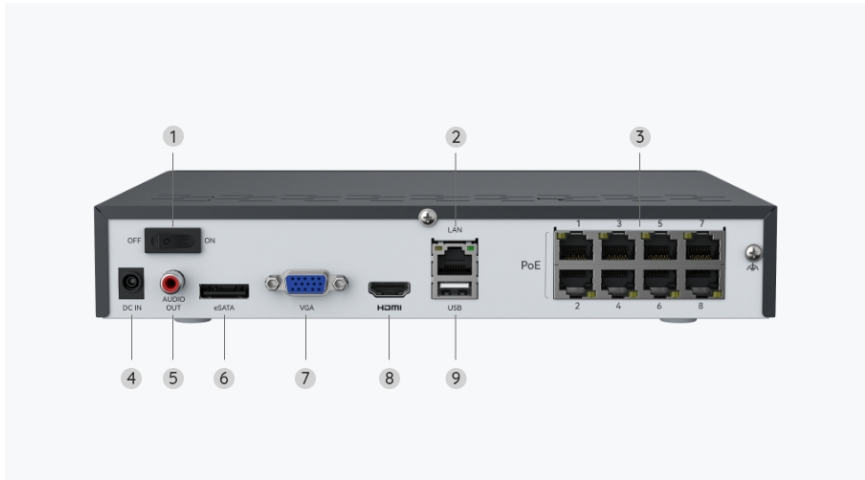

## Gallery & Specs

1. Microphone
2. Metal Housing
3. Spotlight
4. Lens
5. IR LED
6. Daylight Sensor

1. Power Port
2. Ethernet Port
3. Waterproof Lid

1. USB Port
2. Power LED & HDD LED
3. Control Panel

1. On/Off Switch
2. Network
3. RJ45
4. Power Input
5. Audio Out
6. eSATA Port
7. VGA Port
8. HDMI Port
9. USB Port