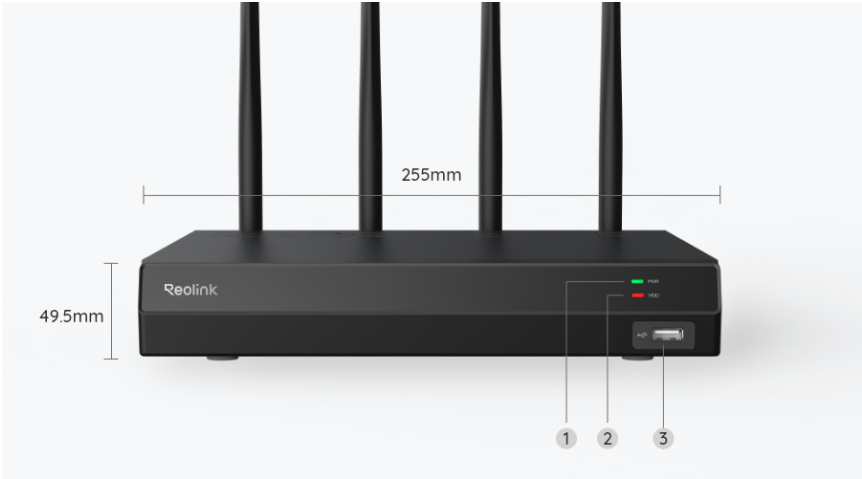

**RLK12-800WTM4**

**4K 2.4/5 GHz Wi-Fi PTZ Dual-Lens Security System**

- 4K 8MP UHD
- Dual View, Dual Tracking
- 2.4/5 GHz Dual-Band Wi-Fi

**Specifications**

<b>Video &amp; Audio</b>	
Image Sensor	1/3"+1/2.8"CMOS Sensor
Video Resolution	Up to 3840 x 2160 (8.0 megapixels) at 25 frames/sec
Lens	f=2.8mm@F=1.6 , f=8mm@F=1.6
Video Compression	H.264,H.265
Field of View	<ul style="list-style-type: none"> <li>• Horizontal: 104°-38°</li> <li>• Vertical: 60°-21°</li> </ul>
Zoom	
Infrared Night Vision	Up to 30 meters (100ft) (LED: 2pcs/850nm)
Color Night Vision	Spotlights: 2pcs/6500K/450 lumens
Frame Rate	
Code Rate	

Audio	Two-way audio
<b>Power Requirements</b>	
DC Power	
<b>Interface</b>	
Power	DC power port
Reset Button	
Ethernet Port	
SD Card Slot	
Audio In/Out	
<b>Pan &amp; Tilt</b>	
PT Angle(Max.)	
Pan Speed	2.5°-90°/s (Speed can be set)
Tilt Speed	
Preset Points	32
Power-off Memory Function	
Auto Tracking	Support
<b>Wi-Fi</b>	
Wireless Standard	IEEE 802.11a/b/g/n
Operating Frequency	2.4GHz/5GHz
Wireless Security	WPA-PSK/WPA2-PSK
<b>Software</b>	
Browsers Supported	
OS Supported	
Protocols & Standards	
User Access	
<b>Other Features</b>	
Smart Alarm	

### Gallery & Specs

- 1. Power LED
- 2. HDD LED
- 3. USB Port

1. Antenna
2. Reset Button
3. Power Input
4. USB Port
5. HDMI Port
6. VGA Port
7. Audio Output
8. LAN Port (For Internet)
9. LAN Port (For IP camera)