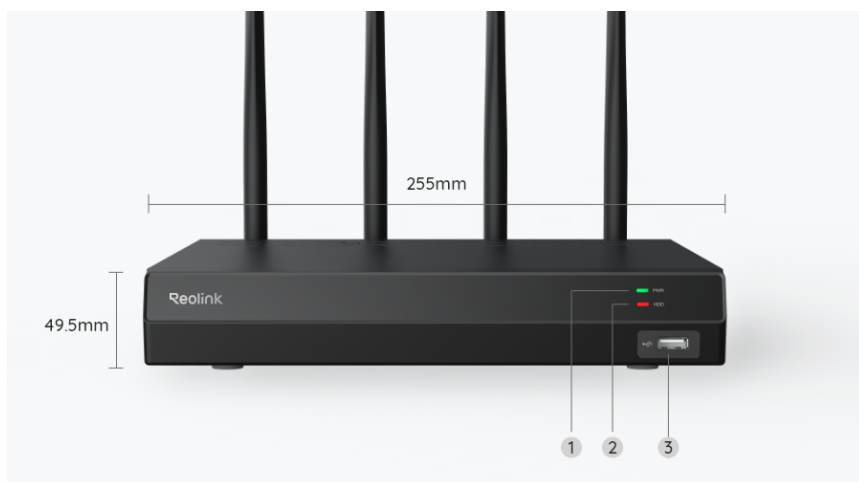

Recording Modes	
Time Lapse	
Smart Home Compatibility	
Working Environment	
Temperature	Operating Temperature: -10°C~+50°C (14°F~122°F)
Humidity	Operating Humidity: 10% ~ 90%
Weatherproof	IP64
Size & Weight	
Dimensions	Φ85x118mm
Weight	415g
Warranty	
Limited Warranty	2-year limited warranty. For support, visit https://support.reolink.com/hc/en-us/

Gallery & Specs

1. Power LED
2. HDD LED
3. USB Port