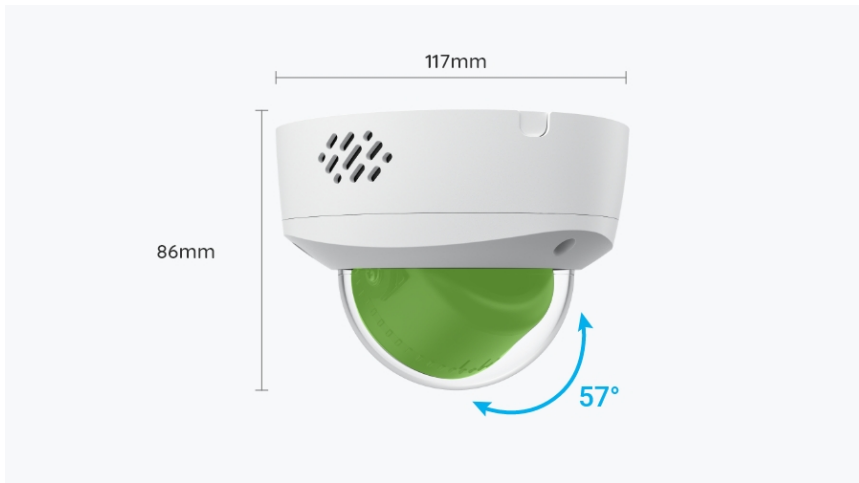

**RLC-1240A**

**12MP IK10 Vandal-Proof Camera with 145° FOV**

- 12MP UHD with 145° FOV
- Color Night Vision
- IK10 Vandal-Proof

**Specifications**

<b>Video &amp; Audio</b>	
Image Sensor	1/2.49" CMOS sensor
Resolution	4512x2512 (12Megapixels) @20FPS
Lens	f=2.8mm/F1.6
Video Compression	H.265; H.264
Field of View	Horizontal: 121° Vertical: 63.4° Diagonal: 145°
Infrared Night Vision	Up tp 30 meters (100ft); LED: 2pcs/2W/850nm (Auto-switching with IR-cut filter)
Color Night Vision	With spotlights: 2pcs/3w/3000K (Adjustable)
Frame Rate	Main stream: 2fps -20fps (default: 20fps) Sub stream: 4fps - 20fps (default: 10fps)

## Gallery & Specs

1. Built-in Mic
2. Metal Housing
3. Spotlight
4. Lens
5. IR LED
6. Daylight Sensor

1. microSD Card Slot
2. Reset Button

1. Power Port
2. Ethernet Port
3. Waterproof Lid