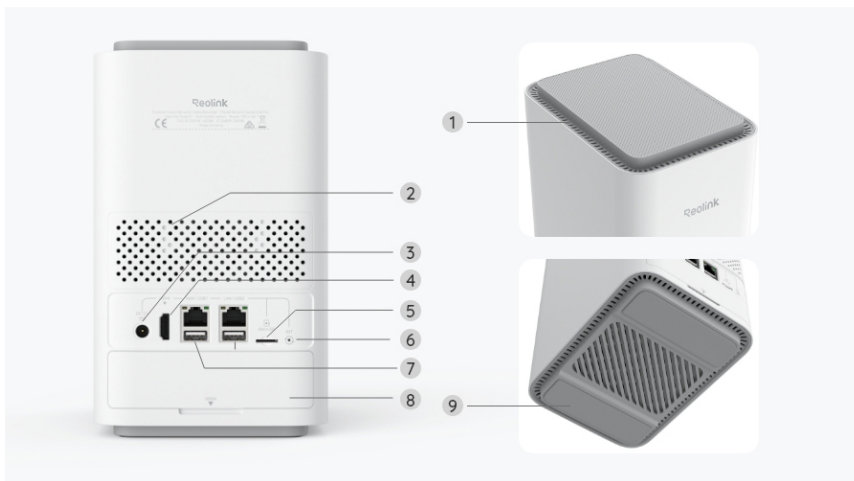

## Reolink Home Hub Pro

**Wi-Fi 6 Security Center with 2TB HDD and Advanced Privacy Encryption, Supporting Up to 16TB HDD, 512GB microSD Card, 16 Reolink Cameras, 16MP Live Streaming & Playback, and 24/7 Local Recording.**

## Gallery & Specs

1. Indicator LED
2. Power Button

1. Ventilation Holes
2. Speaker
3. DC Input Port
4. HDMI Port
5. microSD Card Slot
6. Reset Button
7. USB Port
8. Hard Drive Bay
9. Silicone Pads

[www.reolink.com](http://www.reolink.com)