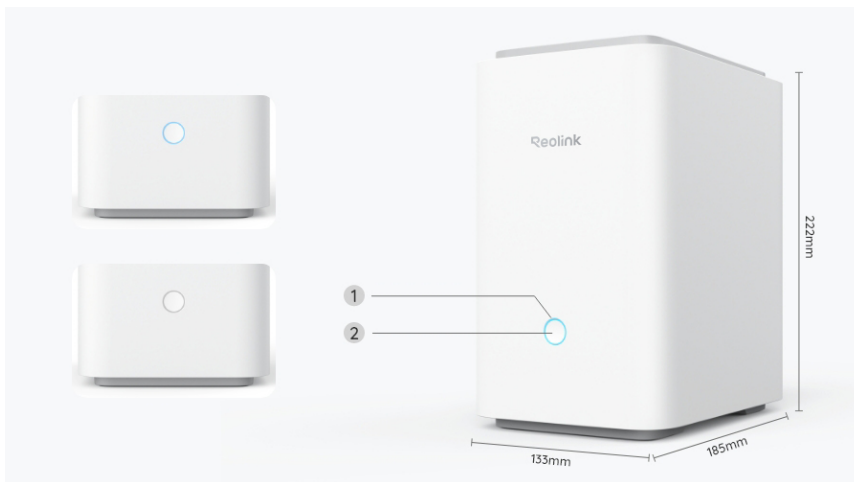

## Reolink Home Hub Pro

**Wi-Fi 6 Security Center with 2TB HDD and Advanced Privacy Encryption, Supporting Up to 16TB HDD, 512GB microSD Card, 16 Reolink Cameras, 16MP Live Streaming & Playback, and 24/7 Local Recording.**

## Mechanical

Dimensions 185\*133\*222mm

Weight 1096g

## Gallery & Specs

1. Indicator LED
2. Power Button

1. Ventilation Holes
2. Speaker
3. DC Input Port
4. HDMI Port
5. microSD Card Slot
6. Reset Button
7. USB Port
8. Hard Drive Bay
9. Silicone Pads

[www.reolink.com](http://www.reolink.com)