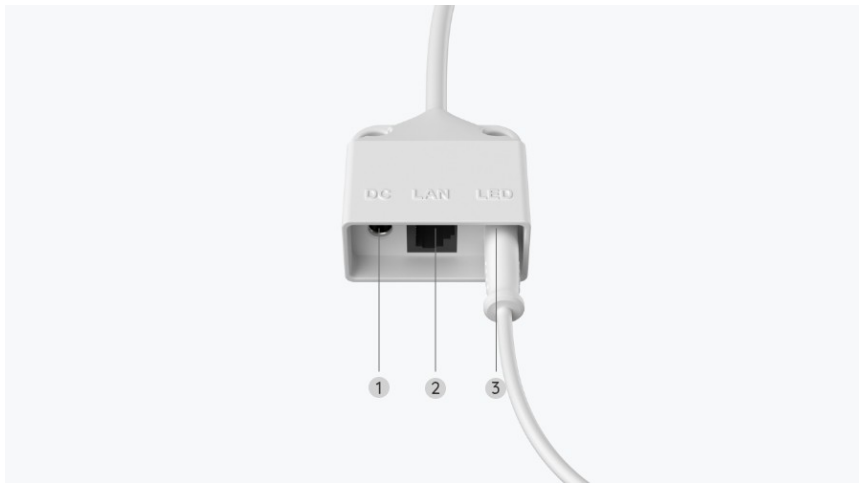

Reolink Duo Floodlight WiFi

4K Dual-Lens WiFi IP Camera with Floodlights and Panoramic View

- Dual Lens
- Dual-Band WiFi
- 4K 180° Panorama
- Powerful Floodlights

Specifications

Video & Audio	
Image Sensor	1/2.7" CMOS Sensors
Resolution	4608x1728(8 Megapixels) @20fps
Lens	f=3.2mm fixed, F=2.0
Video Format	H.265
Field of View	Horizontal: 180°; Vertical: 60°
Infrared Night Vision	Up to 30 meters (100ft); LED: 14pcs/ 20mil/850nm
Color Night Vision	Floodlight: 40pcs SMD LEDs/15W/ 4200K/1800 Lumens
Frame Rate	2fps - 20fps(Default: 20fps)
Code Rate	Main stream: 3072Kbps - 10240Kbps(Default: 5120Kbps); Sub stream: 256Kbps - 2048Kbps(Default: 1024Kbps)
Audio	Two-way audio
Power Requirements	

Mechanical	
Dimensions	195x 103x 56 mm
Weight	1.25kg
Warranty	
Limited Warranty	2-year limited warranty. For support, visit https://support.reolink.com/hc/en-us/

Gallery & Specs

1. Lens
2. IR LED
3. Floodlight
4. Antenna
5. Daylight Sensor
6. Mic

1. microSD Card Slot
2. Reset Button
3. Speaker
4. Mount

1. DC Power Port
2. LAN Port
3. Charging Port for the Floodlight

You can adjust the floodlights in any direction, even after fixing the camera.