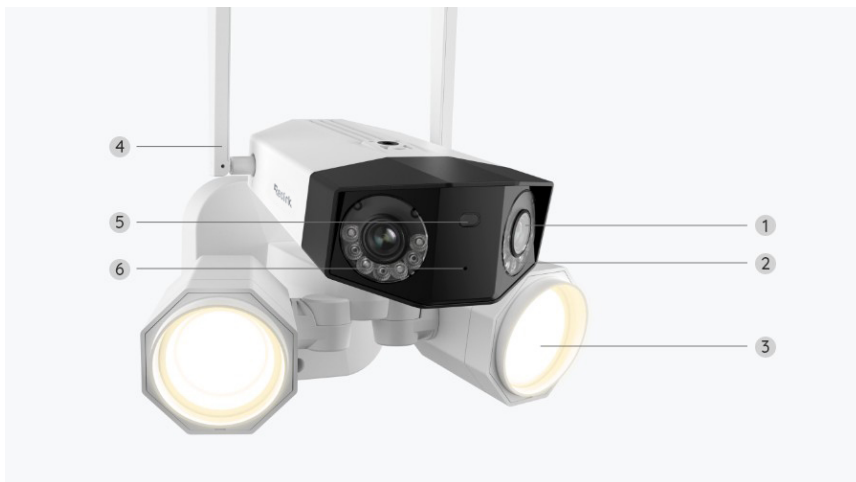

Mechanical	
Dimensions	195x 103x 56 mm
Weight	1.25kg
Warranty	
Limited Warranty	2-year limited warranty. For support, visit https://support.reolink.com/hc/en-us/

Gallery & Specs

1. Lens
2. IR LED
3. Floodlight
4. Antenna
5. Daylight Sensor
6. Mic