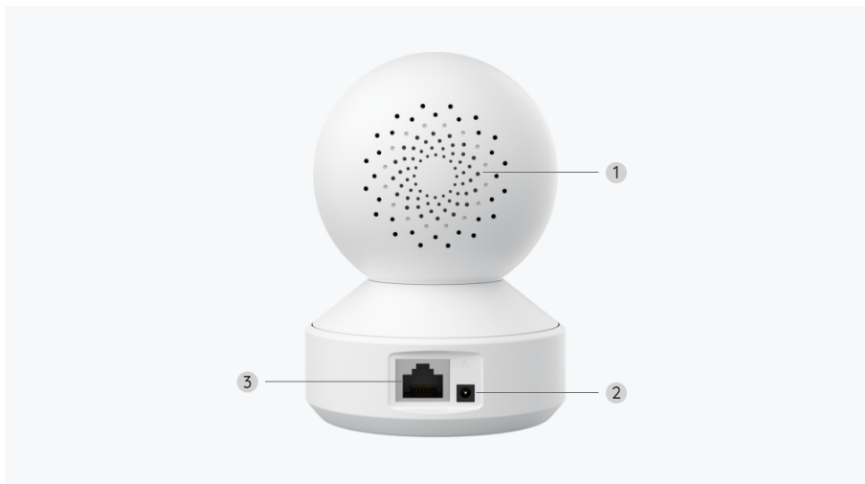

## Gallery & Specs

1. Button
2. Indicator Light
3. Vent

1. DC Input Port
2. microSD Card Slot
3. Speaker
4. LAN Port
5. Vent

- 1. Daylight Sensor
- 2. 10 IR LEDs
- 3. Lens
- 4. Status LED
- 5. Built-In Mic
- 6. Reset Button
- 7. Micro SD Card Slot

- 1. Speaker
- 2. Power
- 3. Ethernet