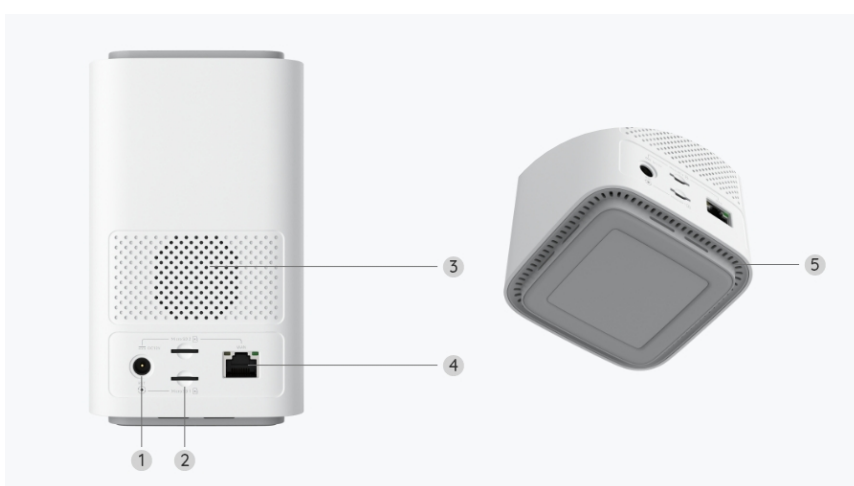

## Specifications

Hardware Features	
Image Sensor	1/2.7" CMOS Sensor
Display Resolution	2560x1920 (5 Megapixels)
Lens	f=2.8-8mm Autofocus, F=1.6, with IR Cut
Optical Zoom	3X
Angle of View	<ul style="list-style-type: none"> <li>• Horizontal: 48° - 98°</li> <li>• Vertical: 37° - 75°</li> </ul>
Pan/Tilt Angle	<ul style="list-style-type: none"> <li>• Horizontal: 355°</li> <li>• Vertical: 50°</li> </ul>
Auto Tracking	Available
Minimum Illumination	0 Lux (with IR Illuminator)
IR Distance	12m (40ft) (LED: 10pcs/14mil/850nm)
Dimension	Φ80x111mm

Weight	250g
Power Input	DC 5.0V/2A
Interface	<ul style="list-style-type: none"> <li>• Power</li> <li>• microSD card Slot (Max. 512GB)</li> <li>• Built-in Microphone and Speaker</li> <li>• Reset Button</li> </ul>
<b>Software Features</b>	
Protocols & Standards	HTTPS, SSL, TCP/IP, UDP, HTTP, IPv4, UPnP, RTSP, RTMP, SMTP, NTP, DHCP, DNS, DDNS, FTP, P2P
Image Compression	H.264
Maximal Frame Rate	20fps
Code Rate	1024Kbps ~ 4096Kbps (Default: 4096Kbps)
Audio	Two-Way Audio
Maximal User Access	20 Users (1 admin account & 19 user accounts); Support up to 12 simultaneous video streams (10 substreams & 2 mainstreams)
Browser Supported	Edge, Chrome, Firefox, Safari
Smart Alarm	Motion Detection/Person Detection/Pet Detection
OS Supported	PC: Windows, Mac OS; Smartphone: iOS, Android
Record Mode	Motion Recording; Scheduled Recording; 24/7 Recording
Alarm	Siren (customizable)
Works with	Google Assistant; Reolink Cloud (available in some countries)
<b>Wireless Features</b>	
Wireless Standard	IEEE 802.11a/b/g/n
Operating Frequency	2.4/5 GHz
Wireless Security	WPA-PSK/WPA2-PSK

## Gallery & Specs

1. Button
2. Indicator Light
3. Vent

1. DC Input Port
2. microSD Card Slot
3. Speaker
4. LAN Port
5. Vent

- 1. Daylight Sensor
- 2. 10 IR LEDs
- 3. Lens
- 4. Status LED
- 5. Built-In Mic
- 6. Reset Button
- 7. Micro SD Card Slot