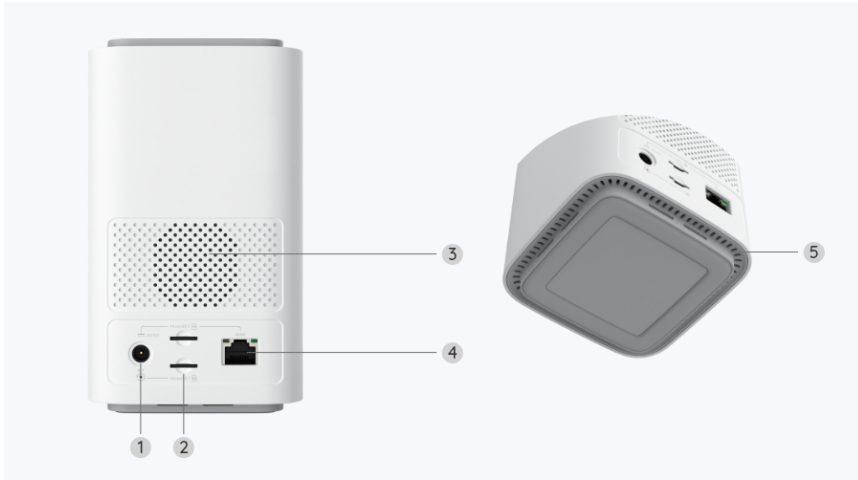

- 4K 8MP Ultra HD
- Built-in 64GB microSD card
- Endless solar power
- Easy & Flexible Installation

Specifications

Video & Audio	
Image Sensor	1/2.7"CMOS sensor
Resolution	3840 x 2160 (8 megapixels) @15fps
Video Compression	H.265
Field of View	Horizontal: 105° Vertical: 55° Diagonal: 125°
Infrared Night Vision	Up to 10 meters (33ft); LED: 8pcs/1.1w/ 850nm (Auto-switching with IR-cut filter)
Color Night Vision	Spotlights: 2pcs/2w/6500k
Frame Rate	Mainstream: 10fps - 15fps (default: 15fps) Substream: 10fps - 15fps (default: 15fps)

Code Rate	Mainstream: 1024Kbps - 4096Kbps (default: 3072Kbps) Substream: 64Kbps - 672Kbps (default: 672Kbps)
Audio	Two-way audio
Power	
Battery	21.6Wh rechargeable battery (Battery life varies based on settings, usage & temperature)
Solar	Reolink Solar Panel
Interface	
Power Port	USB Type-C port
SD Card Slot	Supports Max. 128GB microSD card
Reset Button	YES
Audio In/Out	Built-in microphone and speaker
Wi-Fi	
Wireless Standard	IEEE 802.11 a/b/g/n
Operating Frequency	2.4GHz/5GHz
Wireless Security	WPA/WPA2
Software	
OS Supported	PC: Windows, Mac OS; Smartphone: iOS, Android
Protocols & Standards	SSL, TCP/IP, UDP, UPNP, SMTP, NTP, P2P
User Access	Max. 12 simultaneous streams (2 main & 10 sub streams)
Other Features	
Smart Alarm	PIR detection; person detection; vehicle detection; pet detection
PIR Detection Distance	Adjustable up to 10m (33ft)
PIR Detection Angle	110° horizontal
Recording Modes	Triggered recording

Gallery & Specs

1. Button
2. Indicator Light
3. Vent

- 1. DC Input Port
- 2. microSD Card Slot
- 3. Speaker
- 4. LAN Port
- 5. Vent

- 1. Built-in Mic
- 2. Infrared LEDs
- 3. Lens
- 4. PIR Sensor
- 5. Spotlight
- 6. Daylight Sensor
- 7. microSD Card Slot
- 8. Power Switch
- 9. Speaker
- 10. USB-C Port
- 11. Bracket