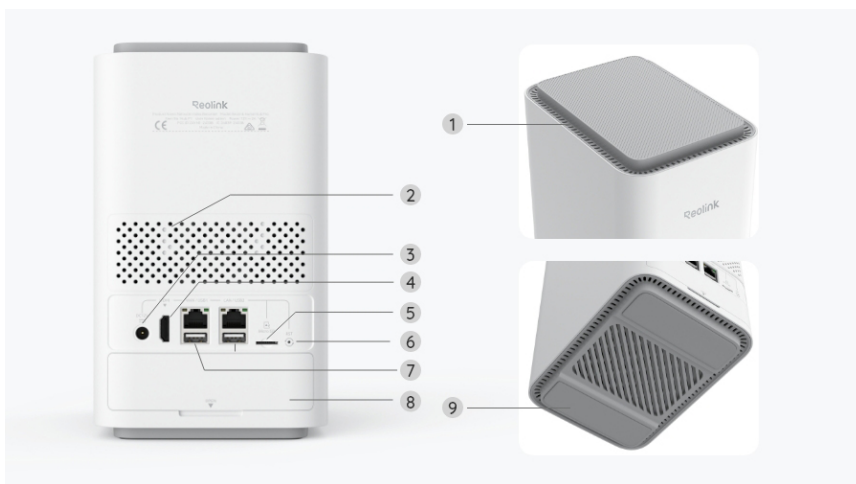

Home Hub Pro with E1 Outdoor Pro

4K PTZ Wi-Fi 6 security system featuring 2TB HDD, pan-tilt auto tracking, spotlight night vision, 3× optical zoom, weekly summary, etc. It's expandable up to 16TB HDD and supports up to 16 Reolink cameras.

| | |
|---------------------------|--|
| Audio | Two-Way Audio |
| Power | |
| DC Power | DC 12.0V ²³ 1A, <12W |
| Interface | |
| Power | DC power port |
| Ethernet | One 10M/100Mbps RJ45 |
| SD Card Slot | |
| Reset Button | |
| Audio In/Out | |
| Pan & Tilt | |
| Pan & Tilt Range | Pan: 355°, Tilt: 0°~50° |
| Preset | |
| Power-off Memory Function | |
| Auto Tracking | Support |
| Wi-Fi | |
| Wireless Standard | IEEE 802.11a/ac/ax/ b/g/n |
| Operating Frequency | 2.4 GHz/5 GHz |
| Wireless Security | WPA/WPA2/WPA3 |
| Software Features | |
| Browser Supported | Edge, Chrome, Firefox, Safari |
| OS Supported | PC: Windows, Mac OS; Smartphone: iOS, Android |
| Protocols & Standards | HTTPS, SSL, TCP/IP, UDP, IPv4, UPnP, RTSP, RTMP, ONVIF, SMTP, NTP, DHCP, DNS, DDNS, FTP, P2P |
| Maximum User Access | Support up to 12 simultaneous video streams (10 substreams & 2 mainstreams) 20 Users (1 admin account & 19 user accounts); |
| Other Features | |

Gallery & Specs

1. Daylight Sensor
2. Spotlight
3. Lens
4. IR LEDs
5. Status LEDs

1. microSD Card Slot
2. Power
3. Network
4. Power Cord
5. Speaker

1. Indicator LED
2. Power Button

1. Ventilation Holes
2. Speaker
3. DC Input Port
4. HDMI Port
5. microSD Card Slot
6. Reset Button
7. USB Port
8. Hard Drive Bay
9. Silicone Pads