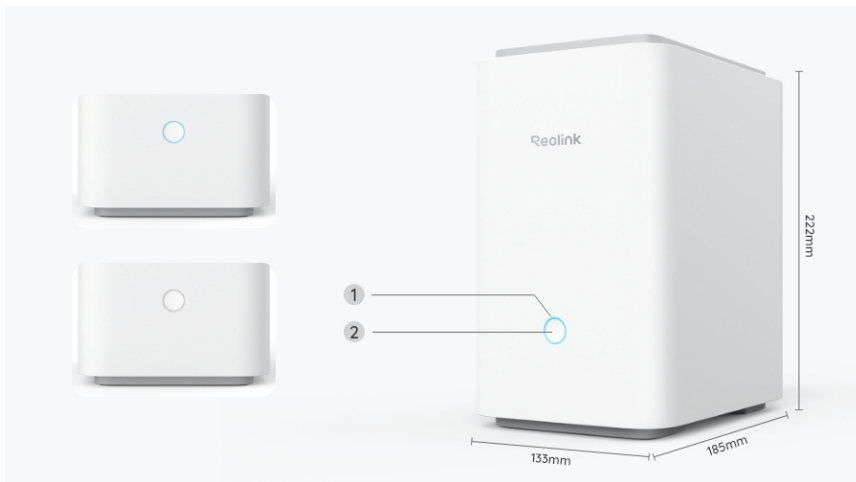

Home Hub Pro with E1 Outdoor Pro

4K PTZ Wi-Fi 6 security system featuring 2TB HDD, pan-tilt auto tracking, spotlight night vision, 3× optical zoom, weekly summary, etc. It's expandable up to 16TB HDD and supports up to 16 Reolink cameras.

- 4K Color Footage with 3× Optical Zoom
- 2TB HDD Included for Local Storage
- Expandable to 16 Reolink Cams
- Anti-Theft Encryption Algorithms

Specifications

| Video & Audio | |
|-----------------------|--|
| Image Sensor | 1/2.8" CMOS Sensor |
| Video Resolution | 3840X2160 (8.0 Megapixels)@20fps |
| Lens | f=2.8-8mm Max: F1.6 |
| Video Compression | H.265 |
| Field of View | <ul style="list-style-type: none"> • Horizontal: 94° ~ 50° • Vertical: 53° ~ 30° |
| Zoom | |
| Color Night Vision | 4pcs/2.7W/6500K/180Lumens |
| Infrared Night Vision | Up to 12 Meters (40ft); LED: 12pcs/1.6W/850nm |
| Frame Rate | |
| Code Rate | |

Gallery & Specs

1. Daylight Sensor
2. Spotlight
3. Lens
4. IR LEDs
5. Status LEDs

1. microSD Card Slot
2. Power
3. Network
4. Power Cord
5. Speaker

1. Indicator LED
2. Power Button

1. Ventilation Holes
2. Speaker
3. DC Input Port
4. HDMI Port
5. microSD Card Slot
6. Reset Button
7. USB Port
8. Hard Drive Bay
9. Silicone Pads