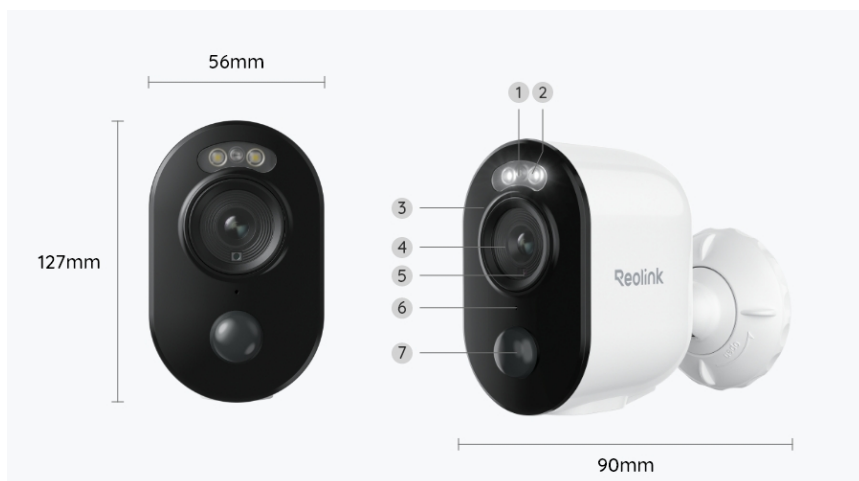

**Argus 3E**

**Wireless Battery Security Camera with 3MP Super HD, Smart Detection, Two-Way Audio & Solar Power Option**

- 3MP Super HD
- People/Vehicle/Animal Detection
- Color Night Vision
- No Monthly Fee

**Specifications**

<b>Video &amp; Audio</b>	
Image Sensor	1/2.7" CMOS sensor
Resolution	2304x1296 (3 megapixels) @15fps
Lens	f=4mm , F=2.0
Video Compression	H.264/H.265
Field of View	Diagonal: 115° Horizontal: 88° Vertical: 50°
Infrared Night Vision	Up to 10 meters (33ft); LED: 6pcs/0.8W/850nm (Auto-switching with IR-cut filter)
Color Night Vision	With spotlights: 2pcs/2W/6500K
Frame Rate	Main stream: 10fps - 15fps (default: 15fps) Sub stream: 10fps - 15fps (default: 15fps)

Code Rate	Main stream: 1024Kbps - 2048Kbps (default: 2048Kbps) Sub stream: 64Kbps - 256Kbps (default: 192Kbps)
Audio	Two-way audio
<b>Power</b>	
Battery	5200mAh rechargeable battery (Battery life varies based on settings, usage & temperature.)
Solar	Reolink Solar Panel (3W)
<b>Interface</b>	
Power Port	USB Type-C port
SD Card Slot	Supports Max. 128GB microSD card
Reset Button	YES
Audio In/Out	Built-in microphone and speaker
<b>Wi-Fi</b>	
Wireless Standard	IEEE 802.11 b/g/n
Operating Frequency	2.4GHz
Wireless Security	WPA-PSK/WPA2-PSK
<b>Software</b>	
OS Supported	PC: Windows, Mac OS; Smartphone: iOS, Android
Protocols & Standards	SSL, TCP/IP, UDP, UPNP, SMTP, NTP, P2P
User Access	Max. 12 simultaneous streams (2 main & 10 sub streams)
<b>Other Features</b>	
Smart Alarm	PIR detection; motion detection; person detection; vehicle detection; animal detection
PIR Detecting Distance	Adjustable, up to 10m (33ft)
PIR Detecting Angle	100° horizontal

## Gallery & Specs

1. Spotlight
2. Status LED
3. IR LED
4. Lens
5. Daylight Sensor
6. Built-In Mic
7. Built-In PIR Motion Sensor

1. Reset Button
2. Power Switch
3. microSD Card Slot
4. USB Type-C Port
5. Bracket
6. Speaker
7. Bracket Attachment Screw Hole