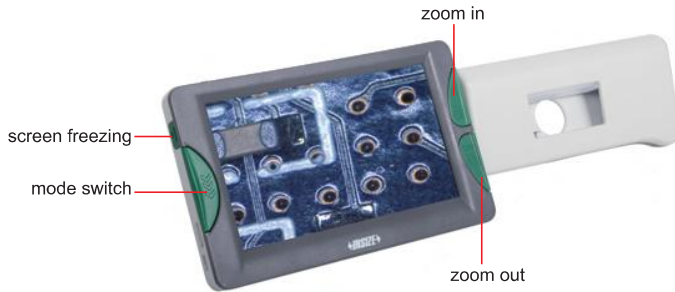

**DIGITAL MAGNIFIER
CODE 7525-D4**

- 720P60 camera
- Auto focus
- With screen freezing function
- 26 color modes can be switched to meet the needs of different people
- Port to TV
- Automatic shutdown after 3 minutes

after the handle is folded, the magnifier can be directly placed on the object for observation

SPECIFICATION

Screen size	4.3 inch
Screen resolution	480×272
Magnification	2X-32X
Pixel	8M
Focus	manual/automatic
Color mode (26 modes)	color mode, color enhancement mode, negative mode, monochrome mode, black on white, white on black, blue on white, white on blue, yellow on black, black on yellow, yellow on blue, blue on yellow, green on white, white on green, orange on white, white on orange, red on black, black on red, orange on black, black on orange, yellow on green, green on yellow, red on white, white on red, yellow on white, white on yellow
Output	TV
Charging port	Type-C
Lithium battery	1600mAH (for 4 hours working)
Dimension (LxWxH)	123×39×76mm (when the handle is folded)
Weight	210g

side and back

STANDARD DELIVERY

Main unit	1 pc
Video output cable	1 pc
USB charging cable	1 pc
Power adapter	1 pc