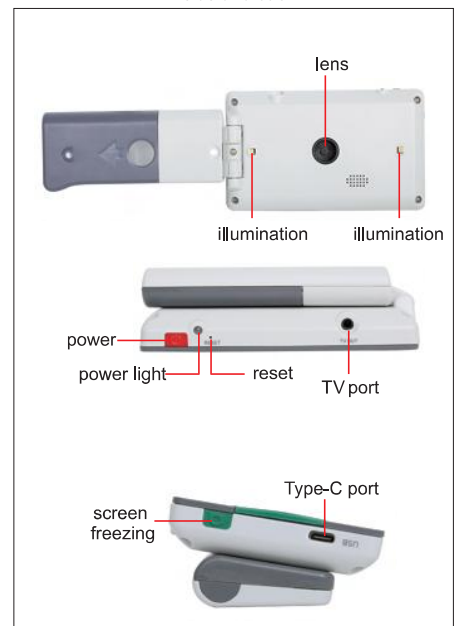

**DIGITAL MAGNIFIER
CODE 7525-D4**

- 720P60 camera
- Auto focus
- With screen freezing function
- 26 color modes can be switched to meet the needs of different people
- Port to TV
- Automatic shutdown after 3 minutes

after the handle is folded, the magnifier can be directly placed on the object for observation

SPECIFICATION

Screen size	4.3 inch
Screen resolution	480×272
Magnification	2X-32X
Pixel	8M
Focus	manual/automatic
Color mode (26 modes)	color mode, color enhancement mode, negative mode, monochrome mode, black on white, white on black, blue on white, white on blue, yellow on black, black on yellow, yellow on blue, blue on yellow, green on white, white on green, orange on white, white on orange, red on black, black on red, orange on black, black on orange, yellow on green, green on yellow, red on white, white on red, yellow on white, white on yellow
Output	TV
Charging port	Type-C
Lithium battery	1600mAH (for 4 hours working)
Dimension (LxWxH)	123×39×76mm (when the handle is folded)
Weight	210g

side and back

STANDARD DELIVERY

Main unit	1 pc
Video output cable	1 pc
USB charging cable	1 pc
Power adapter	1 pc