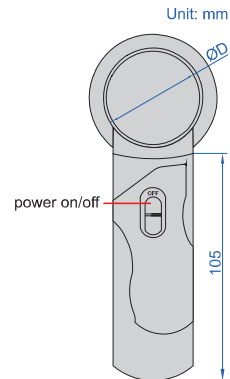

MAGNIFIER WITH TWO LENSES

- Resin lens
- Interchangeable lenses
- Powered by 3 pcs AAA batteries (included)

7522-610

Code	Lens number	Magnification	Lens diameter (ØD)
7522-610	2 pcs	6X	50mm
		10X	37mm