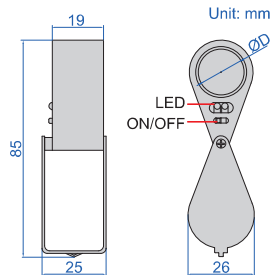

FOLDING MAGNIFIER WITH ILLUMINATION

- Resin lens
- Powered by 3xLR927 batteries (included)

7515-10

Code	Magnification	Lens diameter (ØD)
7515-10	10X	Ø21mm