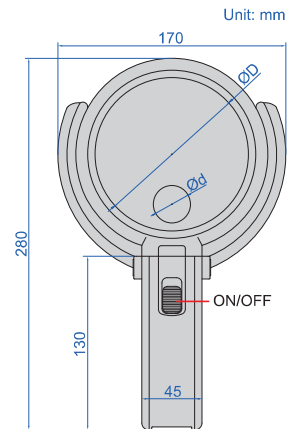

THREE WAYS MAGNIFIER WITH ILLUMINATION

three ways use

7512-1

- Resin lens
- Powered by 2xAA batteries (included) or power adapter (110~240V, 50~60Hz)

| Code | Magnification | Lens diameter (ØD/Ød) |
|--------|---------------|-----------------------|
| 7512-1 | 2X/4X | Ø120mm/Ø28mm |