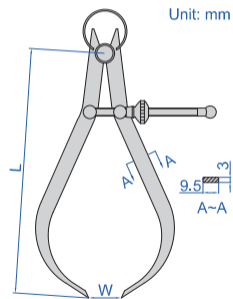

OUTSIDE SPRING CALIPERS

- Made of carbon steel

Code	Size (L)	Range (W)
7262-150	155mm	0-150mm
7262-200	210mm	0-200mm
7262-250	265mm	0-250mm
7262-300	310mm	0-300mm

7262-150

step 1

step 2