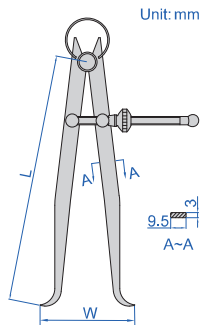

- Made of carbon steel

Code	Size (L)	Range (W)
7261-150	150mm	20-150mm
7261-200	200mm	22-200mm
7261-250	245mm	30-250mm
7261-300	300mm	30-300mm

7261-150

## INSIDE SPRING CALIPERS