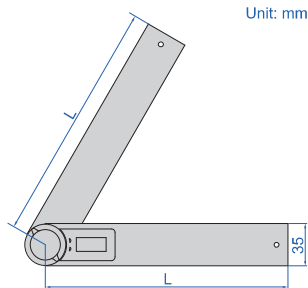

## DIGITAL PROTRACTORS

2176-200

- Buttons: on/off, zero
- With clamping screw to lock the blades
- Graduation of blade: 1mm and 1/32"
- Made of stainless steel
- CR2032 battery
- Automatic power off

Code	Size (L)	Range	Resolution	Accuracy
2176-200	200mm	0-360°	0.1°	±0.3°
2176-300	300mm	0-360°	0.1°	±0.3°