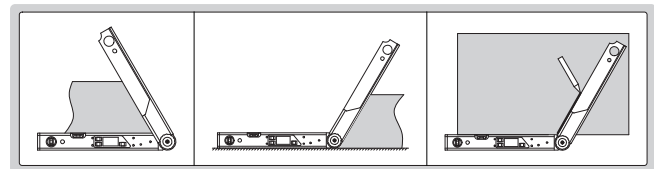

## WATERPROOF DIGITAL PROTRACTOR (HEAVY DUTY)

AUTOMATIC  
BACKLIGHT

ABSOLUTE  
LEVEL

IP54  
WATERPROOF

2174-225

- Suitable for setting horizontal and vertical mitre angles of cutting machines
- Buttons: ON/OFF, HOLD/SUP, SPR/CNR/MTR/BVL
- IP54 dust/waterproof
- With transverse and longitudinal vials
- 2xAAA batteries
- Absolute level, zero setting is not needed when batteries are replaced
- Backlight turns off in one minute after reading is stable, automatic power off in 5 minutes

| Code     | Size (L) | Range  | Resolution | Accuracy |
|----------|----------|--------|------------|----------|
| 2174-225 | 460mm    | 0-225° | 0.05°      | ±0.10°   |