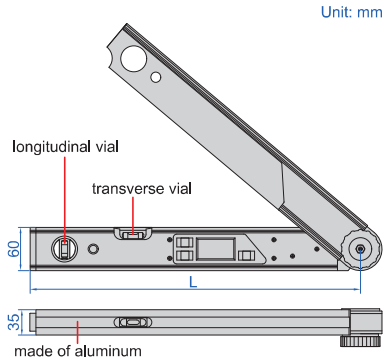

## WATERPROOF DIGITAL PROTRACTOR (HEAVY DUTY)

AUTOMATIC  
BACKLIGHT

ABSOLUTE  
LEVEL

IP54  
WATERPROOF

2174-225

- Suitable for setting horizontal and vertical mitre angles of cutting machines
- Buttons: ON/OFF, HOLD/SUP, SPR/CNR/MTR/BVL
- IP54 dust/waterproof
- With transverse and longitudinal vials
- 2xAAA batteries
- Absolute level, zero setting is not needed when batteries are replaced
- Backlight turns off in one minute after reading is stable, automatic power off in 5 minutes

| Code     | Size (L) | Range  | Resolution | Accuracy |
|----------|----------|--------|------------|----------|
| 2174-225 | 460mm    | 0-225° | 0.05°      | ±0.10°   |