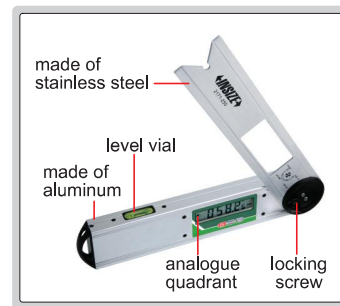

DIGITAL PROTRACTOR

2171-250

- Buttons: on/off, hold (keep the reading), zero, ABS (absolute and incremental measurement)
- Fix the locking screw at 4 positions for different measuring ranges: $0^{\circ}\sim 225^{\circ}$, $-225^{\circ}\sim 0^{\circ}$, $-45^{\circ}\sim 180^{\circ}$, $-180^{\circ}\sim -45^{\circ}$
- Remove the locking screw for 360° range
- With level vial
- Battery CR2032, automatic power off

Code	Size (L)	Range	Resolution	Accuracy
2171-250	250mm	$0\sim 360^{\circ}$	0.05°	$\pm 0.15^{\circ}$