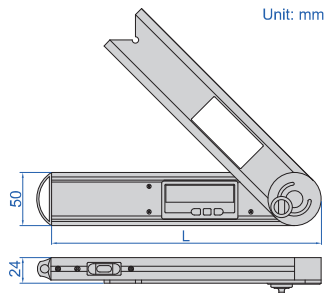

DIGITAL PROTRACTOR

2171-250

- Buttons: on/off, hold (keep the reading), zero, ABS (absolute and incremental measurement)
- Fix the locking screw at 4 positions for different measuring ranges: $0^{\circ}\sim 225^{\circ}$, $-225^{\circ}\sim 0^{\circ}$, $-45^{\circ}\sim 180^{\circ}$, $-180^{\circ}\sim -45^{\circ}$
- Remove the locking screw for 360° range
- With level vial
- Battery CR2032, automatic power off

Code	Size (L)	Range	Resolution	Accuracy
2171-250	250mm	$0\sim 360^{\circ}$	0.05°	$\pm 0.15^{\circ}$