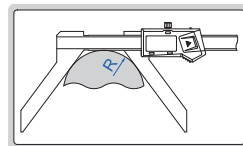

DIGITAL ARC RADIUS CALIPERS

DATA
OUTPUT

VIDEO

- Non waterproof
- Measure the radius of arc less than half round
- Resolution: 0.01mm/0.0005"
- Buttons: on/off, zero, mm/inch
- Automatic power off, move the digital unit to turn on power
- Battery CR2032
- Data output
- Made of stainless steel

1189-200B

With data interface (optional wireless transmitter code 7315-25, receiver is needed)

| Code | Range (R) | Accuracy | L | c | d |
|-----------|----------------|----------|-------|------|------|
| 1189-150B | 5-150mm/0.2-6" | ±0.05mm | 263mm | 16mm | 65mm |
| 1189-200B | 5-200mm/0.2-8" | ±0.07mm | 313mm | 16mm | 85mm |