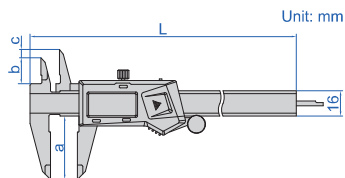

DIGITAL CALIPERS WITH ONE DIRECTION UPPER JAWS

DATA
OUTPUT

1184-200

1184-150A

- Non waterproof
- Resolution: 0.01mm/0.0005"
- Buttons: zero, power on/off, inch/mm
- Automatic power off, move the digital unit to turn on power
- Battery CR2032
- Data output
- Made of stainless steel
- Optional accessory:
wireless transmitter code **7315-25** (receiver is needed)

jaws with same height
used for measuring the
distance in same level

jaws with different height
used for measuring the
distance in different level

Jaws with same height

(mm)

Code	Range	Accuracy	L	a	b	c
1184-150	0-150mm/0-6"	±0.03mm	236	40	17	0
1184-200	0-200mm/0-8"	±0.03mm	286	50	20	0
1184-300	0-300mm/0-12"	±0.03mm	400	60	22	0

Jaws with different height

(mm)

Code	Range	Accuracy	L	a	b	c
1184-150A	0-150mm/0-6"	±0.03mm	236	40	17	5
1184-200A	0-200mm/0-8"	±0.03mm	286	50	20	8
1184-300A	0-300mm/0-12"	±0.03mm	400	60	22	10