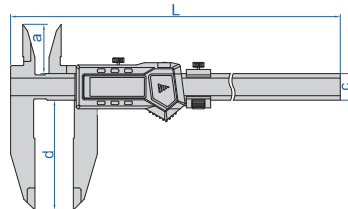

DIGITAL CALIPERS

Built-in wireless (receiver code 7315-2/3/6/7/8/9 is needed) (mm)

Code	Range	Accuracy	a	c	d	L
1135-451WL	0-450mm/0-18"	±0.05mm	45	24	100	625
1135-601WL	0-600mm/0-24"	±0.05mm	45	24	100	770