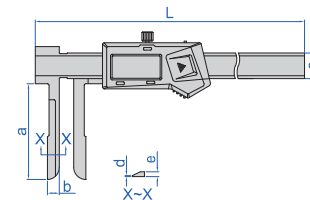

DIGITAL INSIDE KNIFE-EDGE CALIPERS

1123-150A

- Non waterproof
- Measure diameter of deep step holes
- Resolution: 0,01mm/0.0005"
- Buttons: on/off, zero, mm/inch
- Automatic power off, move the digital unit to turn on power
- Battery CR2032
- Made of stainless steel

With data interface
(mm)

Code	Range	Accuracy	L	a	b	c	d	e	Wireless transmitter (optional)
1123-150A	15-150mm/0.6-6"	±0.05mm	250	60	12	16	0.3	3.5	7315-25 (receiver is needed)
1123-200A	20-200mm/0.8-8"	±0.06mm	305	100	17	16	0.3	3.5	
1123-300A	24-300mm/0.9-12"	±0.06mm	500	150	22	24	0.5	3.5	7315-22 (receiver is needed)

Built-in wireless (receiver code 7315-2/3/6/7/8/9 is needed)

Code	Range	Accuracy	L	a	b	c	d	e
1123-150AWL	15-150mm/0.6-6"	±0.05mm	250mm	60mm	12mm	16mm	0.3mm	3.5mm
1123-200AWL	20-200mm/0.8-8"	±0.06mm	305mm	100mm	17mm	16mm	0.3mm	3.5mm