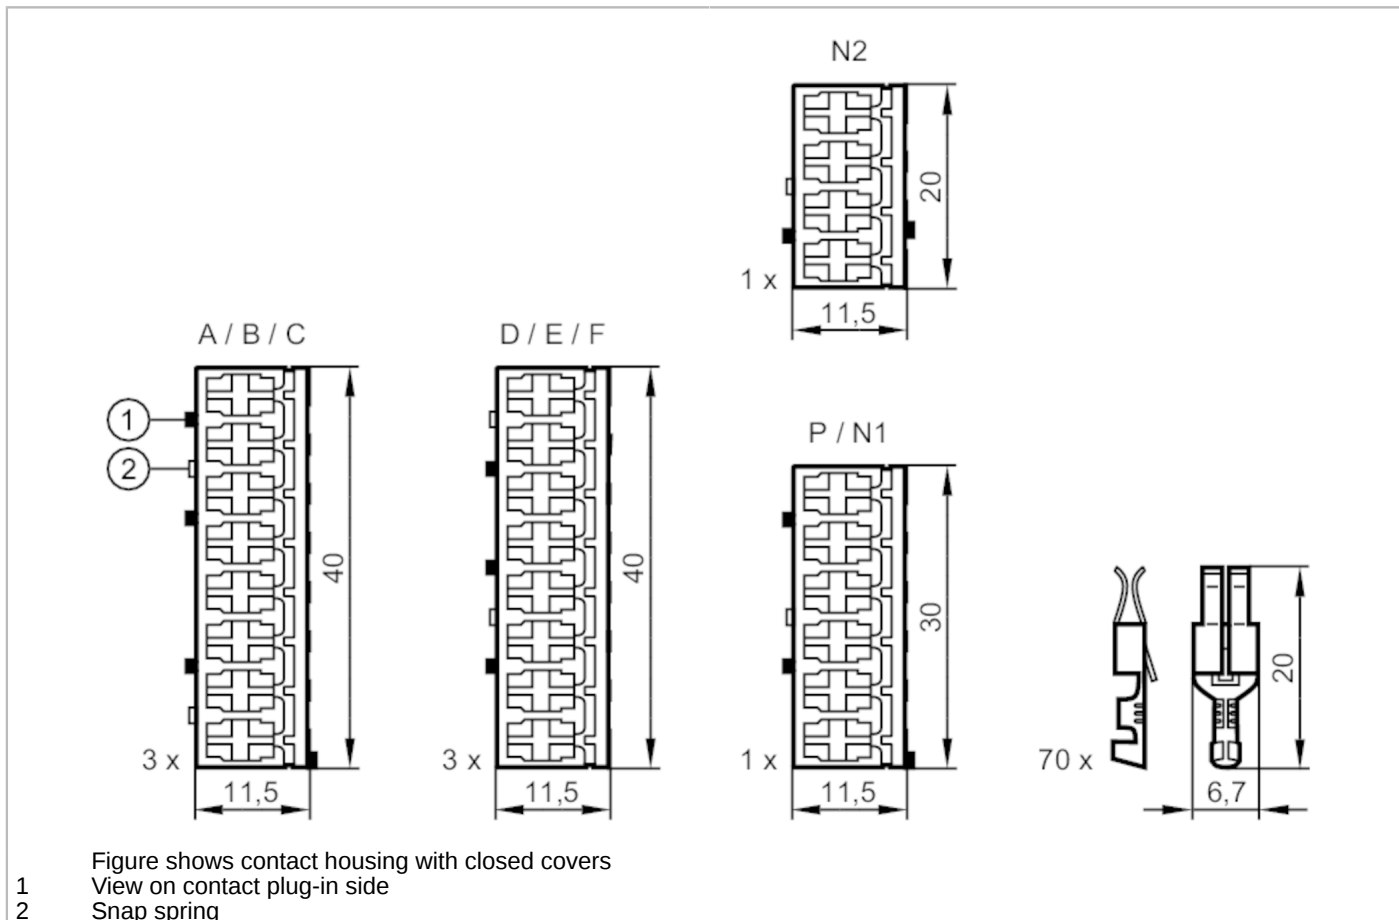

Standard timer contact housing with contacts

Basic/Connection Set

Application	
Design	for BasicController, for ecomatBasic
Mechanical data	
Weight	[g] 77.5
Accessories	
Items supplied	Standard timer contact housing: 3, 8-wire, grey Standard timer contact housing: 3, 8-wire, natural Standard timer contact housing: 1, 6-wire, natural Standard timer contact housing: 1, 4-wire, natural standard timer contacts: 10 x 0,2...0,5 mm ² , tin-plated standard timer contacts: 40 x 0,5...1,0 mm ² , tin-plated standard timer contacts: 20 x 1,0...2,5 mm ² , tin-plated
Remarks	
Pack quantity	1 pcs.