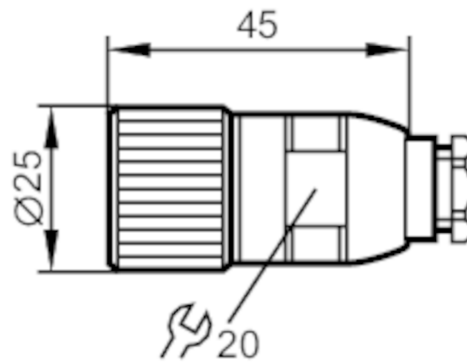

E60136

Female wirable connectors

SDOGK120MKRFGSG

Electrical data

Operating voltage [V] 4.5...30 DC

Operating conditions

Ambient temperature [°C] -40...125

Protection IP 67

Mechanical data

Weight [g] 79

Dimensions [mm] 25 x 25 x 45

Molded-body material brass, nickel-plated

Material nut brass, nickel-plated

Remarks

Pack quantity 1 pcs.

Electrical connection

soldering: ...1 mm²; Cable sheath: Ø 4.5...6 mm

Electrical connection - Socket

Connector: 1 x M23, straight; Moulded body: brass, nickel-plated; Locking: brass, nickel-plated