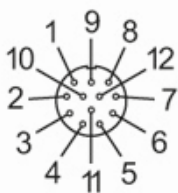

Mechanical data

Weight [g] 45

Dimensions [mm] 28 x 28 x 53

Molded-body material brass / PA 6.6, plastic coated

Remarks

Pack quantity 1 pcs.

Electrical connection

soldering: ...1 mm²

Electrical connection - Socket

Connector: 1 x M23, straight; Moulded body: brass / PA 6.6, plastic coated, black

E60124

Female wirable connectors

SDOGK120--LFKSG

Connection