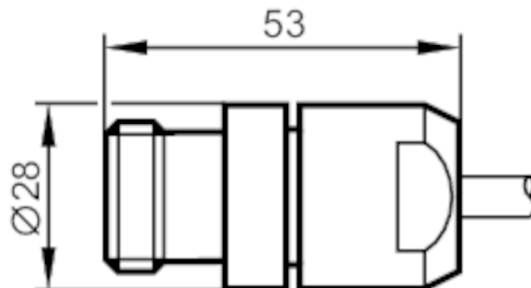

E60124

Female wirable connectors

SDOGK120--LFKSG

Electrical data

Operating voltage [V] 4.5...30 DC

Operating conditions

Ambient temperature [°C] -40...125

Protection IP 67

Mechanical data

Weight [g] 45

Dimensions [mm] 28 x 28 x 53

Molded-body material brass / PA 6.6, plastic coated

Remarks

Pack quantity 1 pcs.

Electrical connection

soldering: ...1 mm²

Electrical connection - Socket

Connector: 1 x M23, straight; Moulded body: brass / PA 6.6, plastic coated, black

E60124

Female wirable connectors

SDOGK120--LFKSG

Connection