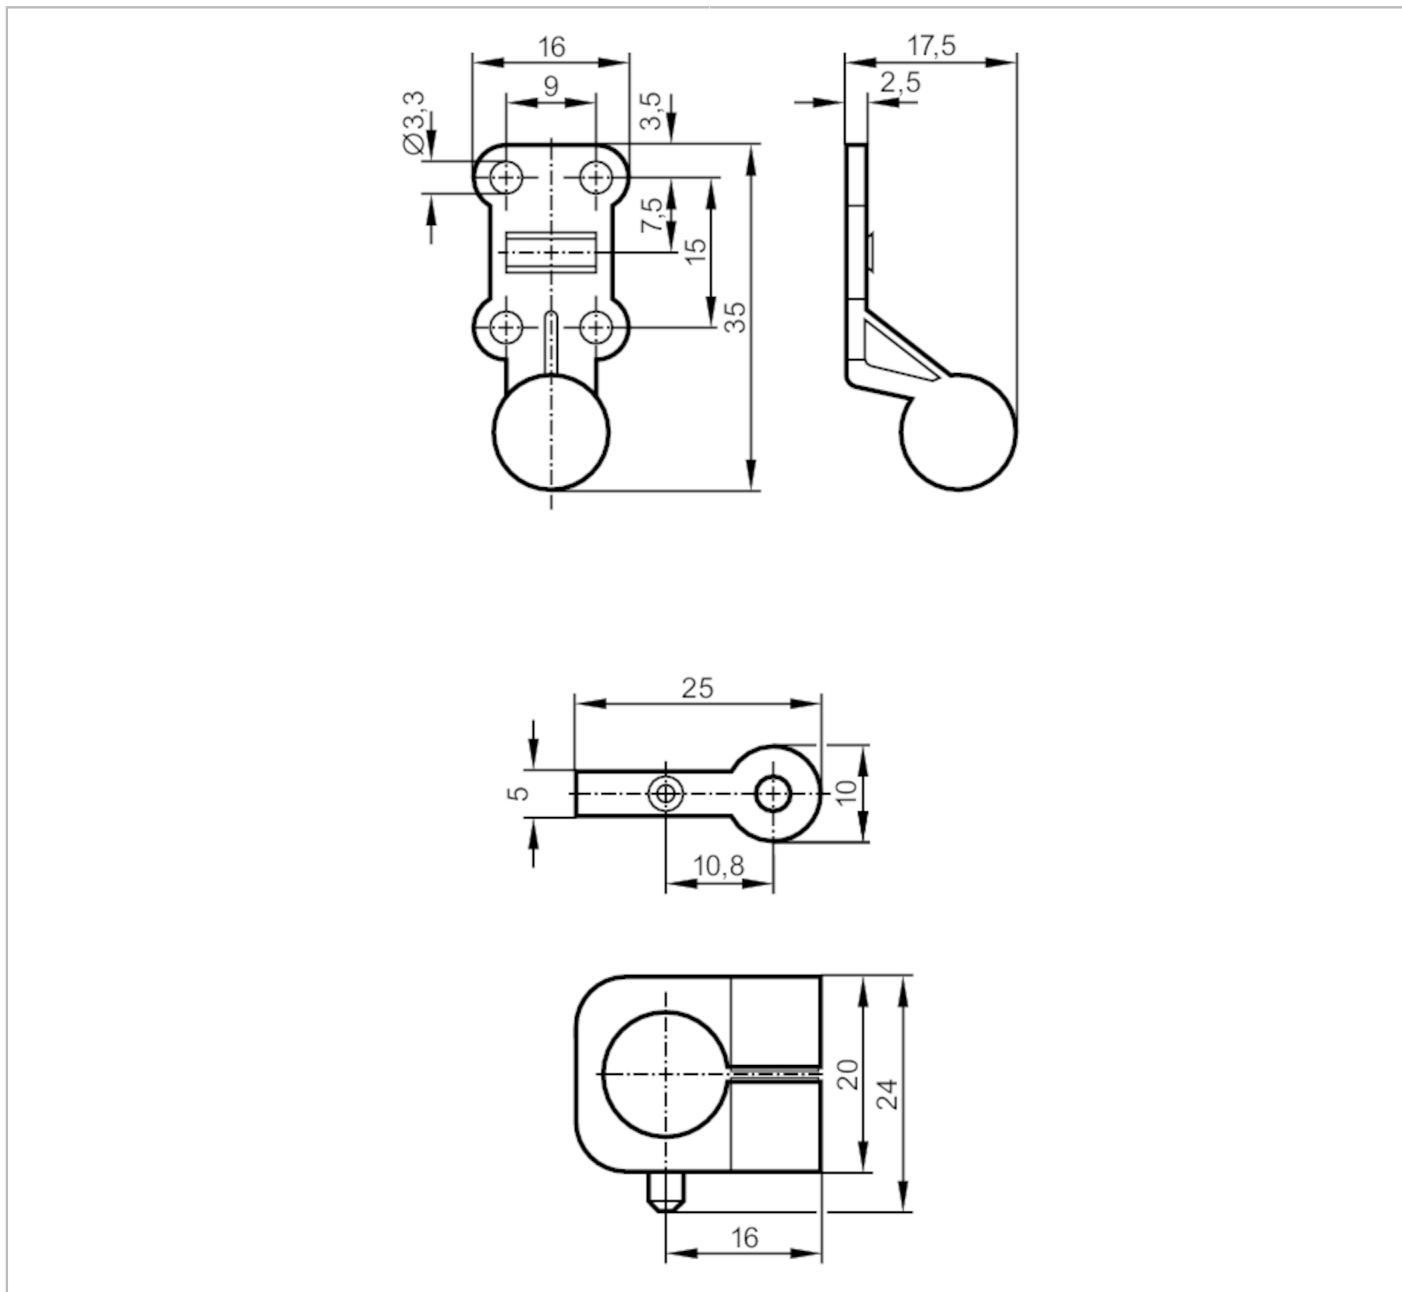

E21056

Mounting set for photoelectric sensors

MOUNTING SET OH

Operating conditions

Ambient temperature [°C] -30...60

Mechanical data

Weight [g] 10.1

Material ABS