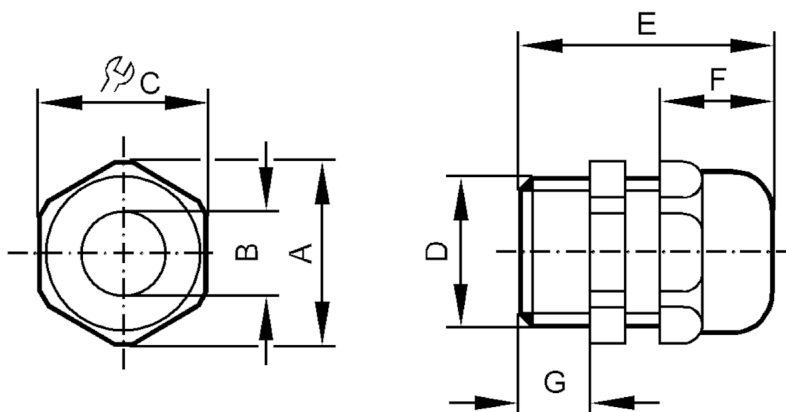

E21010

Cable gland

CABLE GLAND M20 SKINTOP

A	28
B	5...10
C	25
D	M20 x 1.5
E	38
F	17

Operating conditions

Ambient temperature	[°C]	-25...100
---------------------	------	-----------

Mechanical data

Weight	[g]	12.2
Dimensions	[mm]	M20 x 1.5
Thread designation		M20 x 1.5
Material		housing: PA black; sealing: CR
Length	[mm]	38