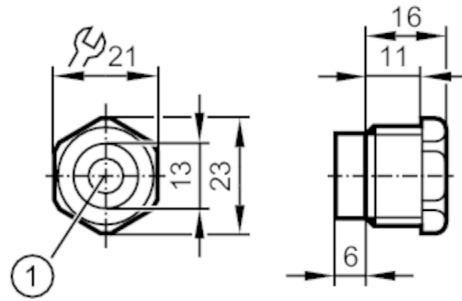

## Cable gland

CABLE GLAND M20

1 7...13 mm

### Mechanical data

Weight [g] 6.9

Dimensions [mm] 23 x 21 x 16

Thread designation M20 x 1.5

Material housing: PA black; sealing: CR