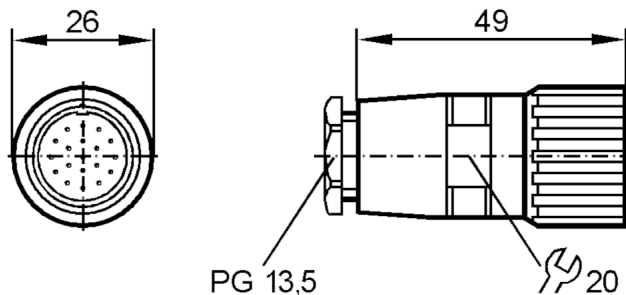

E10887

Female wirable connectors

SDOGK190MSSFKPG

Electrical data

Operating voltage	[V]	10...30 DC
Max. current load total	[A]	7.5

Operating conditions

Ambient temperature	[°C]	-25...90
Protection		IP 65

Mechanical data

Weight	[g]	82.4
Dimensions	[mm]	26 x 26 x 49
Molded-body material		brass, nickel-plated
Material nut		brass, nickel-plated

Remarks

Pack quantity		1 pcs.
---------------	--	--------

Electrical connection

soldering: ...1 mm²; Cable sheath: Ø 10...14 mm

Electrical connection - Socket

Connector: 1 x M23, straight; Moulded body: brass, nickel-plated; Locking: brass, nickel-plated

E10887

Female wirable connectors

SDOGK190MSSFKPG

Connection