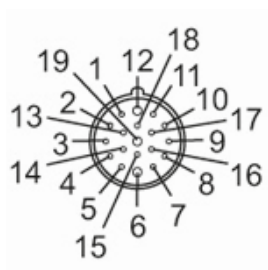

E10887

Female wirable connectors

SDOGK190MSSFKPG

Electrical data

Operating voltage	[V]	10...30 DC
Max. current load total	[A]	7.5

Operating conditions

Ambient temperature	[°C]	-25...90
Protection		IP 65

Mechanical data

Weight	[g]	82.4
Dimensions	[mm]	26 x 26 x 49
Molded-body material		brass, nickel-plated
Material nut		brass, nickel-plated

Remarks

Pack quantity		1 pcs.
---------------	--	--------

Electrical connection

soldering: ...1 mm²; Cable sheath: Ø 10...14 mm

Electrical connection - Socket

Connector: 1 x M23, straight; Moulded body: brass, nickel-plated; Locking: brass, nickel-plated

E10887

Female wirable connectors

SDOGK190MSSFKPG

Connection