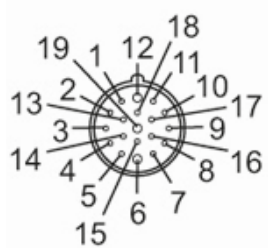

E10886

Female wirable connectors

SDOAK190MSSFKPG

Electrical data		
Operating voltage	[V]	10...30 DC
Max. current load total	[A]	7.5
Operating conditions		
Ambient temperature	[°C]	-25...90
Protection		IP 65
Mechanical data		
Weight	[g]	148.5
Dimensions	[mm]	51 x 26 x 58
Molded-body material		brass, nickel-plated
Material nut		brass, nickel-plated
Remarks		
Pack quantity		1 pcs.

Electrical connection
 soldering: ...1 mm²; Cable sheath: Ø 10...14 mm

Electrical connection - Socket
 Connector: 1 x M23, angled; Moulded body: brass, nickel-plated; Locking: brass, nickel-plated

E10886