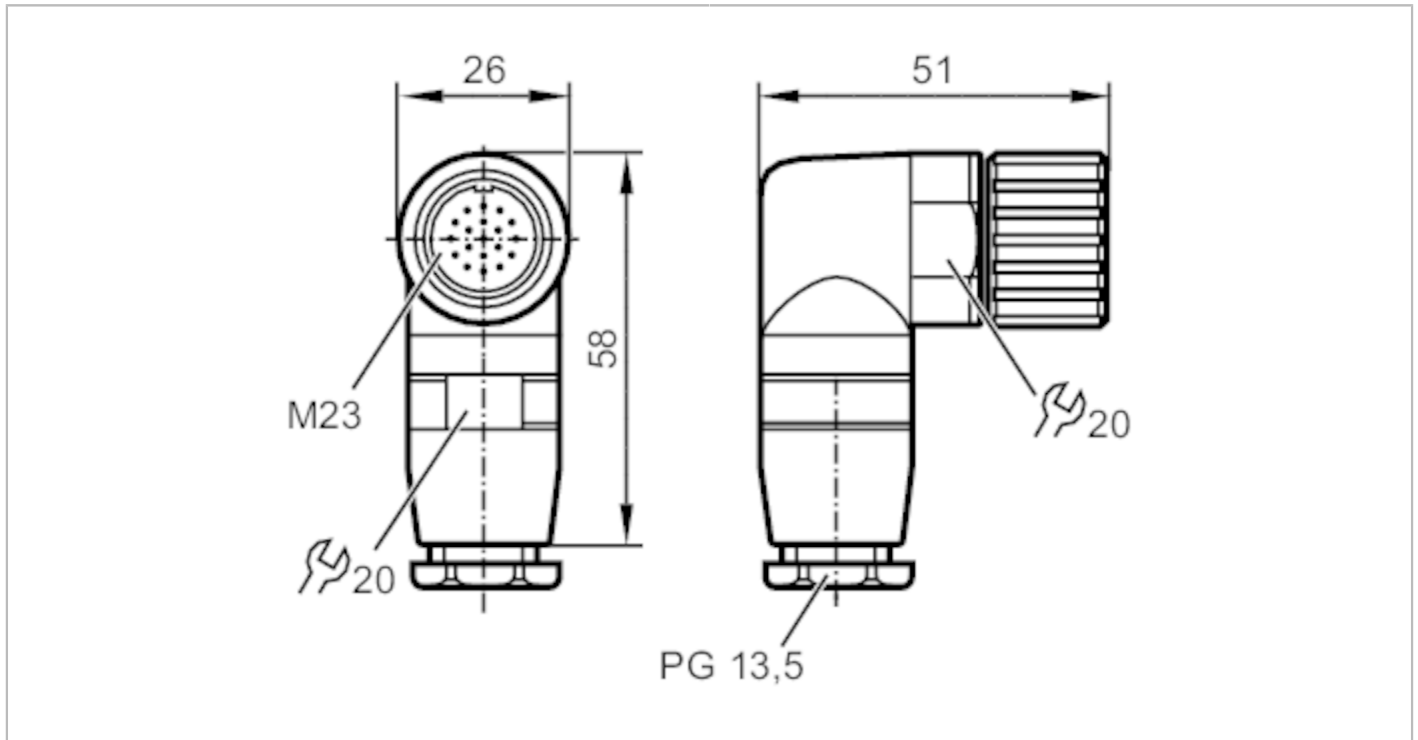

E10886

Female wirable connectors

SDOAK190MSSFKPG

Electrical data		
Operating voltage	[V]	10...30 DC
Max. current load total	[A]	7.5
Operating conditions		
Ambient temperature	[°C]	-25...90
Protection		IP 65
Mechanical data		
Weight	[g]	148.5
Dimensions	[mm]	51 x 26 x 58
Molded-body material		brass, nickel-plated
Material nut		brass, nickel-plated
Remarks		
Pack quantity		1 pcs.

Electrical connection
 soldering: ...1 mm²; Cable sheath: Ø 10...14 mm

Electrical connection - Socket
 Connector: 1 x M23, angled; Moulded body: brass, nickel-plated; Locking: brass, nickel-plated

E10886