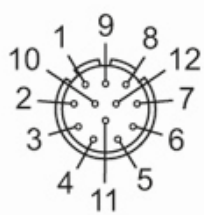

E10447

Female wirable connectors

SDOAM120MSSFKPG

Electrical data		
Operating voltage	[V]	10...30 DC
Max. current load total	[A]	7.5
Operating conditions		
Ambient temperature	[°C]	-25...90
Protection		IP 65
Mechanical data		
Weight	[g]	144.5
Dimensions	[mm]	51 x 26 x 58
Molded-body material		brass, nickel-plated
Material nut		brass, nickel-plated
Remarks		
Pack quantity		1 pcs.

Electrical connection
 soldering: ...1 mm²; Cable sheath: Ø 10...14 mm

Electrical connection - Socket
 Connector: 1 x M23, angled; Moulded body: brass, nickel-plated; Locking: brass, nickel-plated

E10447