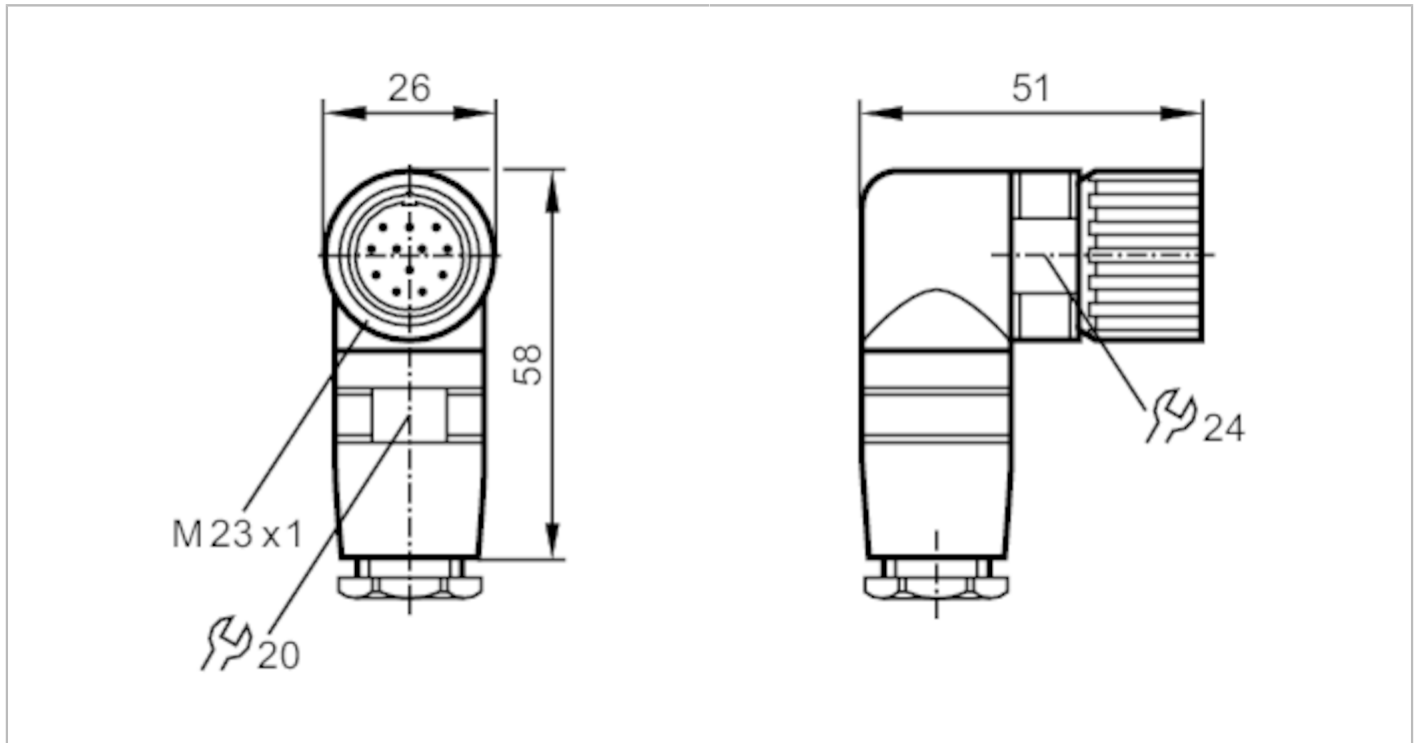

E10447

Female wirable connectors

SDOAM120MSSFKPG

Electrical data		
Operating voltage	[V]	10...30 DC
Max. current load total	[A]	7.5
Operating conditions		
Ambient temperature	[°C]	-25...90
Protection		IP 65
Mechanical data		
Weight	[g]	144.5
Dimensions	[mm]	51 x 26 x 58
Molded-body material		brass, nickel-plated
Material nut		brass, nickel-plated
Remarks		
Pack quantity		1 pcs.

Electrical connection
 soldering: ...1 mm²; Cable sheath: Ø 10...14 mm

Electrical connection - Socket
 Connector: 1 x M23, angled; Moulded body: brass, nickel-plated; Locking: brass, nickel-plated

E10447