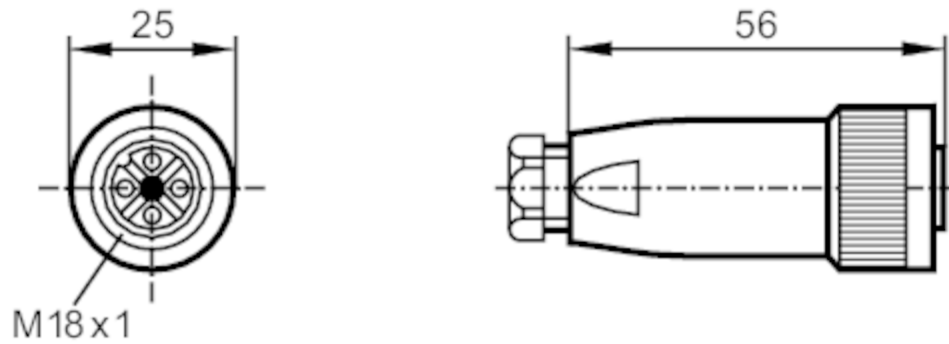

E10137

Female wirable connectors

SDOGJ040PLSFKPG

Electrical data

Operating voltage	[V]	< 250 AC/DC
Max. current load total	[A]	4; (...40 °C)

Operating conditions

Ambient temperature	[°C]	-40...85
Protection		IP 65

Mechanical data

Weight	[g]	26.6
Dimensions	[mm]	25 x 25 x 56
Molded-body material		PA
Material nut		ULTRAMID

Remarks

Pack quantity		1 pcs.
---------------	--	--------

E10137

Female wirable connectors

SDOGJ040PLSFKPG

Electrical connection

terminals: ...0.75 mm²; Cable sheath: Ø 6...8 mm

Electrical connection - Socket

Connector: 1 x M18, straight; coding: A; Moulded body: PA; Locking: ULTRAMID

Connection