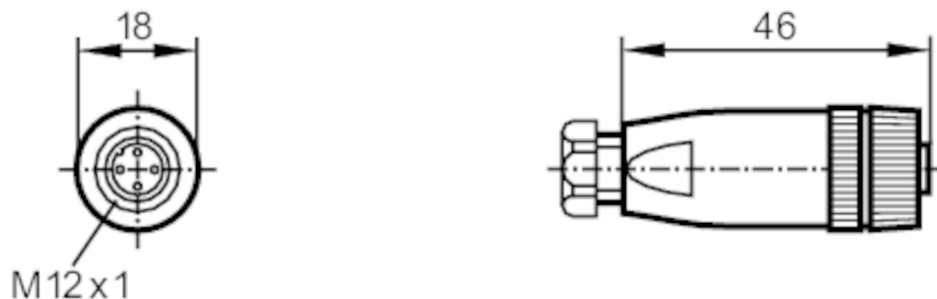

E10109

Female wirable connectors

SDOGH040PLSFKPG

Electrical data		
Operating voltage	[V]	< 250 AC/DC
Max. current load total	[A]	4
Operating conditions		
Ambient temperature	[°C]	-40...85
Protection		IP 67
Mechanical data		
Weight	[g]	14.9
Dimensions	[mm]	18 x 18 x 46
Molded-body material		PA
Material nut		PA
Remarks		
Pack quantity		1 pcs.

E10109

Female wirable connectors

SDOGH040PLSFKPG

Electrical connection

screw terminals: ...0.75 mm²; Cable sheath: Ø 4...6 mm; AWG 18

Electrical connection - Socket

Connector: 1 x M12, straight; coding: B; Moulded body: PA; Locking: PA; Contacts: white bronze coated