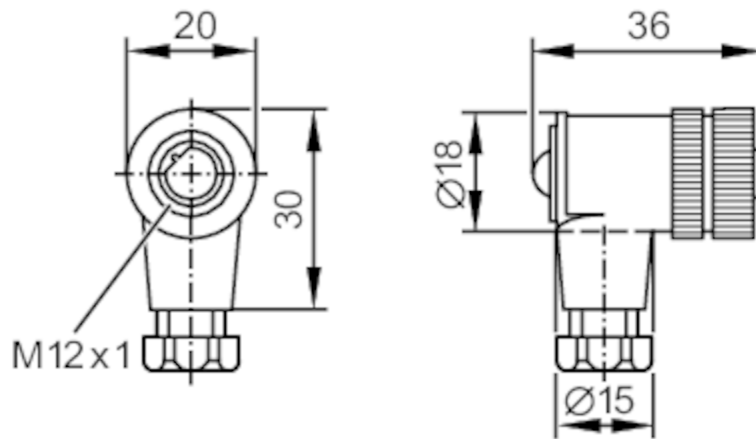

E10108

Female wirable connectors

SDOAH040PLSFKPG

Electrical data

Operating voltage	[V]	< 250 AC/DC
Max. current load total	[A]	4

Operating conditions

Ambient temperature	[°C]	-40...85
Protection		IP 67

Mechanical data

Weight	[g]	15.2
Dimensions	[mm]	36 x 20 x 30
Molded-body material		PA
Material nut		PA

Remarks

Pack quantity		1 pcs.
---------------	--	--------

E10108

Female wirable connectors

SDOAH040PLSFKPG

Electrical connection

screw terminals: ...0.75 mm²; Cable sheath: Ø 4...6 mm; AWG 18

Electrical connection - Socket

Connector: 1 x M12, angled; coding: B; Moulded body: PA; Locking: PA; Contacts: white bronze coated

Connection