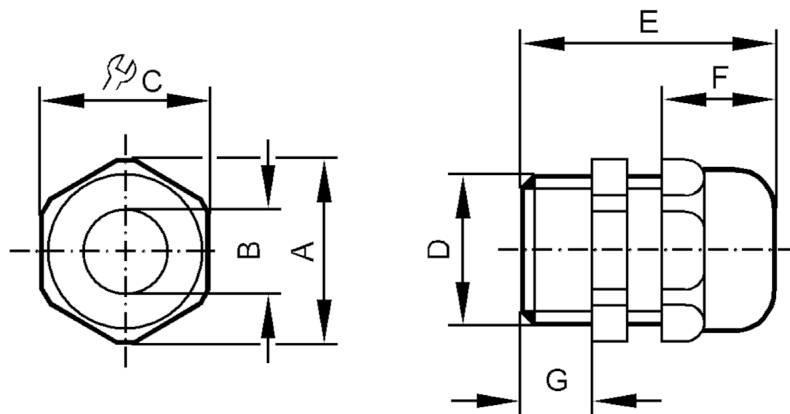

E10101

Cable gland

CABLE GLAND 1/2" NPT

A	26
B	5...9
C	24
D	1/2" NPT
E	40
F	16
G	13

Operating conditions

Ambient temperature	[°C]	-40...100
---------------------	------	-----------

Mechanical data

Weight	[g]	17
Dimensions	[mm]	1/2" NPT
Thread designation		1/2" NPT
Material		housing: PA black; sealing: NBR grey
Length	[mm]	40