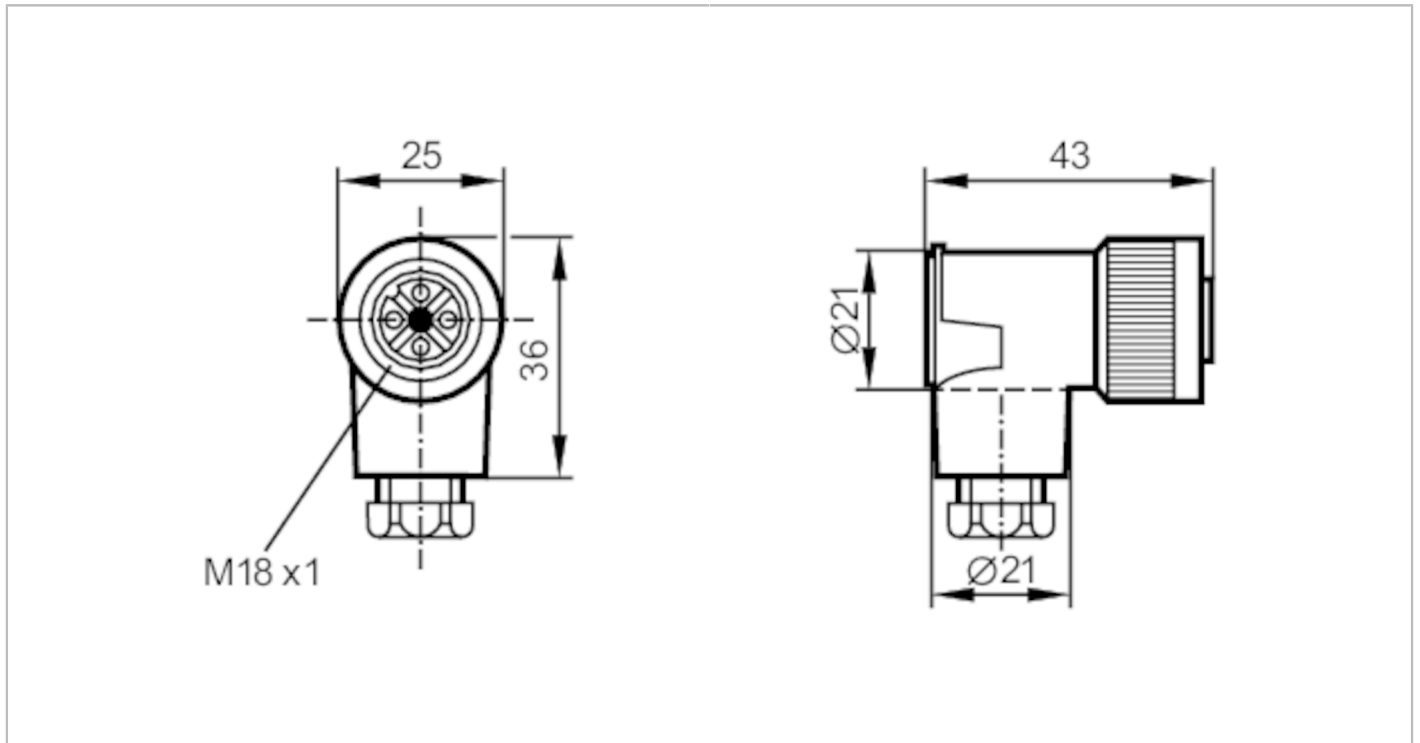

E10013

Female wirable connectors

SDOAJ040PLSFKPG

Electrical data

Operating voltage	[V]	< 250 AC/DC
Max. current load total	[A]	4; (...40 °C)

Operating conditions

Ambient temperature	[°C]	-40...85
Protection		IP 65

Mechanical data

Weight	[g]	31.4
Dimensions	[mm]	43 x 25 x 36
Molded-body material		PA
Material nut		PA

Remarks

Pack quantity		1 pcs.
---------------	--	--------

E10013

Female wirable connectors

SDOAJ040PLSFKPG

Electrical connection

terminals: ...0.75 mm²; Cable sheath: Ø 6...8 mm

Electrical connection - Socket

Connector: 1 x M18, angled; coding: A; Moulded body: PA; Locking: PA

Connection