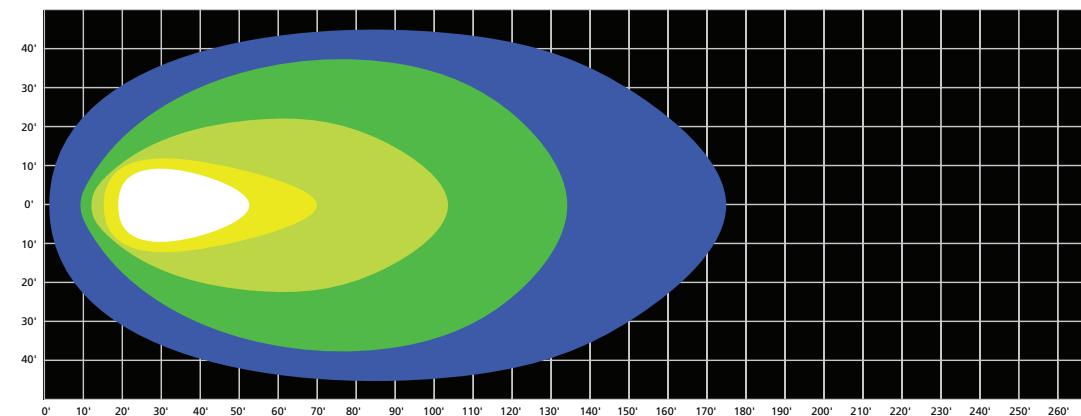

MODEL SRA100-07B

FLOOD PATTERN:
Widest pattern of light that is perfect for evenly illuminating the work area.