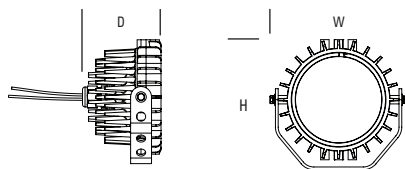

SOBRITE™ COMPACT, ULTRABRIGHT LED LIGHT

MOUNTS ALMOST ANYWHERE

SoBrite LED easily retrofits to existing Collins Dynamics® FX and Unity AG-L mounting bases.

Shown with fixed mount (model SRA110) and optional black housing

FEATURES

- 7,000 lumens of intense LED light
- Built tough for long life in the harshest environments
- Versatile design offers multiple mounting options
- Ideal LED upgrade for your existing vehicles
- 12/24 VDC - 5/2.5 Amps

SRA100

Model	W	D	H
07A	6 1/4	3 3/4	5 15/16

THREE MODELS, THREE LIGHT PATTERNS

MODEL SPA850

SPOT PATTERN:
A focused and concentrated long range light beam for illuminating objects in the distance.

MODEL SRA100-07B

FLOOD PATTERN:
Widest pattern of light that is perfect for evenly illuminating the work area.

MODEL SRA100-07C

TRAPEZOID PATTERN:
Wider than a spot and longer than a flood, this light pattern is ideal as a general-purpose work light. Ideal for mounting on front of vehicle for increased visibility while driving.