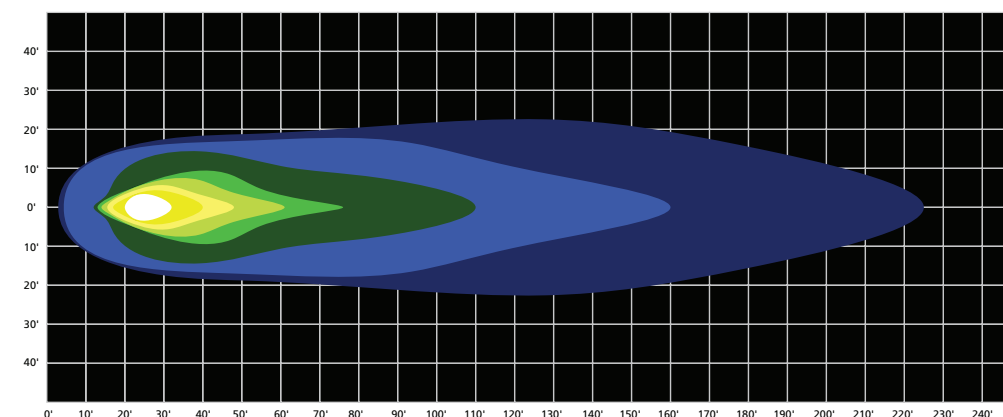

MODEL SRA100-07C

TRAPEZOID PATTERN:
Wider than a spot and longer than a flood, this light pattern is ideal as a general-purpose work light. Ideal for mounting on front of vehicle for increased visibility while driving.