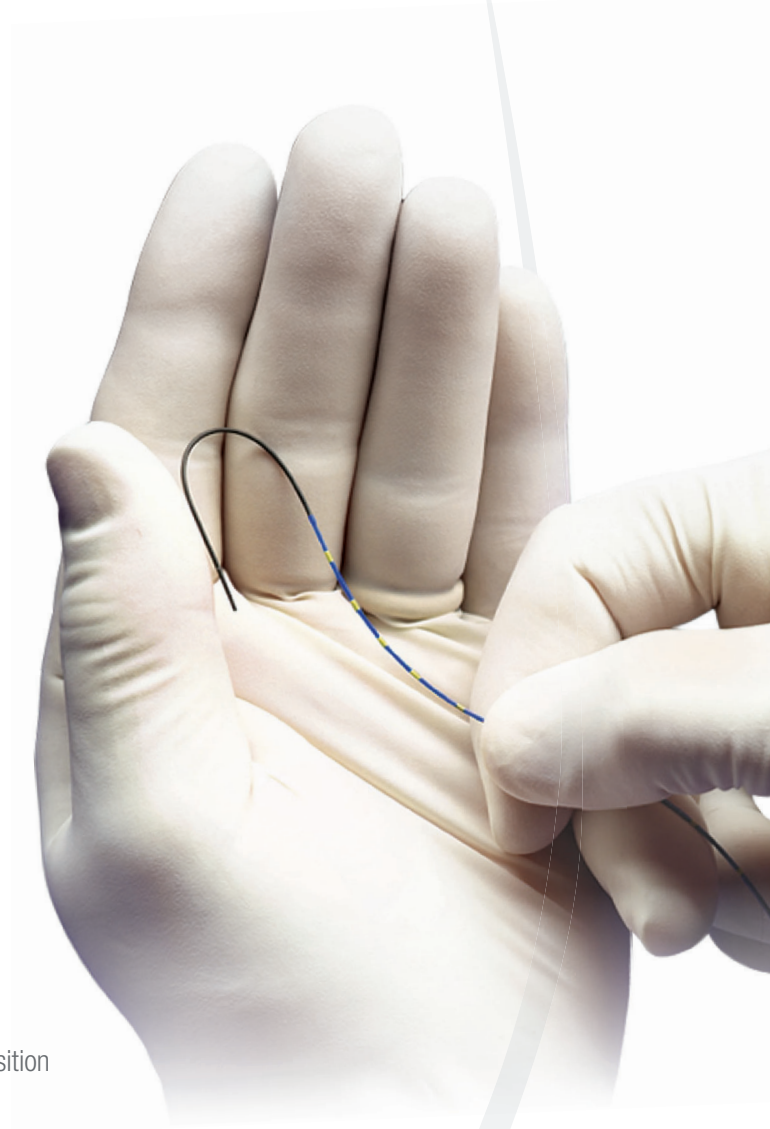

XWire® Next Generation Guidewire

CONMED's XWire® Guidewire features proprietary nitinol core composition with a hydrophilically coated floppy distal tip. XWire® provides optimal fluoroscopic visibility and flexibility for effective transition across the elevator of the duodenoscope.

Features and Benefits

Explore

Tapered Distal 20cm

- Provides optimum flexibility for effective transition across the elevator of the duodenoscope.

Hydrophilically Coated Floppy Distal Tip

- Lubricious coating enhances cannulation and stricture access capability.

Radiopaque Floppy Tip

- Provides optimal fluoroscopic visibility.
- Optimized flexibility for maneuvering through tortuous angles of the anatomy.

Simple Yet Functional Endoscopic Measurement System

- 1cm spaced visual markings, extend 30cm from wire tip.
- Multiple markings every 5cm provide a simple, easy to decipher, endoscopic stricture measurement system.
- Helps detect inadvertent wire movement.
- Ideal color combination for easy visualization.

Examine

To learn more about these and other innovative products, call **800-448-6506** or, visit **CONMED.com** for more information.