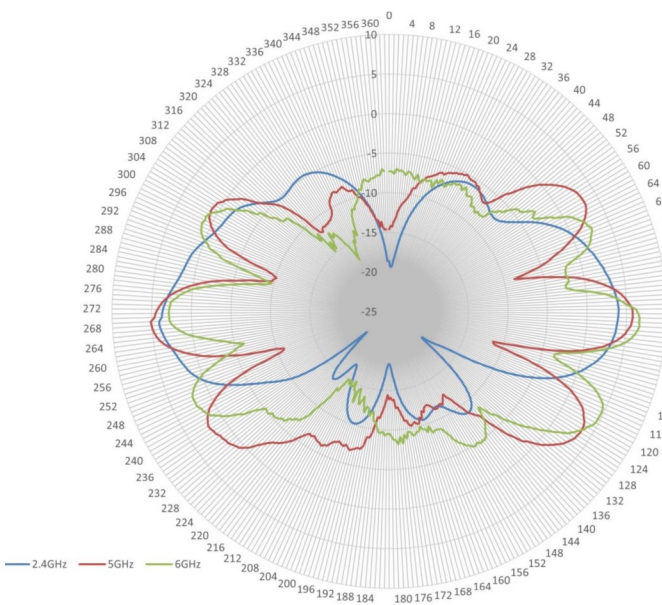

2.4/5/6 GHZ 5/7/7 DBI 1 ELEMENT INDOOR/OUTDOOR OMNI ANTENNA WITH N-STYLE PLUG (GRAY) ATS-04004 (ATS-OO-2456-577-1NP-IC-G)

ELECTRICAL SPECIFICATIONS

Frequency Range: 2.4-2.5/5.1-5.85/5.925-7.125 GHz
Gain: 5/7/7dBi
Polarization: Vertical
Horizontal Beamwidth: 360°
Vertical Beamwidth: 60°
VSWR: <1.5:1 Max: 2.0
Isolation: >20dB
Impedance: 50 Ω

MECHANICAL SPECIFICATIONS

Dimensions: 10.77" x Ø.94" (273.6 x Ø23.8mm)
Radome Material: ASA
Number of Elements: 1

Color: Gray
Connector: N-Style Plug

ENVIRONMENTAL SPECIFICATIONS

Installation Environment: Indoor or Outdoor
IP Rating: IP66

WARRANTY

2 Year Limited Warranty

VERTICAL

HORIZONTAL