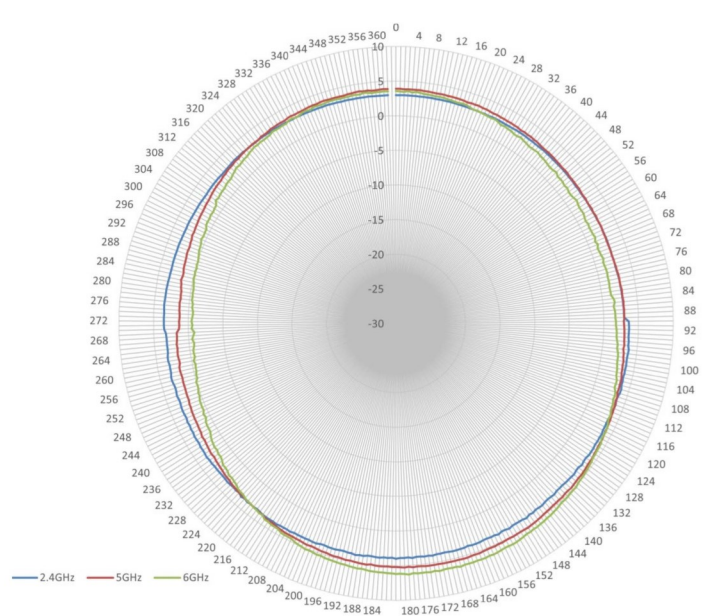

2.4/5/6 GHZ 5/7/7 DBI 1 ELEMENT INDOOR/OUTDOOR OMNI ANTENNA WITH N-STYLE PLUG (GRAY) ATS-04004 (ATS-OO-2456-577-1NP-IC-G)

ELECTRICAL SPECIFICATIONS

Frequency Range: 2.4-2.5/5.1-5.85/5.925-7.125 GHz
Gain: 5/7/7dBi
Polarization: Vertical
Horizontal Beamwidth: 360°
Vertical Beamwidth: 60°
VSWR: <1.5:1 Max: 2.0
Isolation: >20dB
Impedance: 50 Ω

MECHANICAL SPECIFICATIONS

Dimensions: 10.77" x Ø.94" (273.6 x Ø23.8mm)
Radome Material: ASA
Number of Elements: 1

Color: Gray
Connector: N-Style Plug

ENVIRONMENTAL SPECIFICATIONS

Installation Environment: Indoor or Outdoor
IP Rating: IP66

WARRANTY

2 Year Limited Warranty

VERTICAL

HORIZONTAL